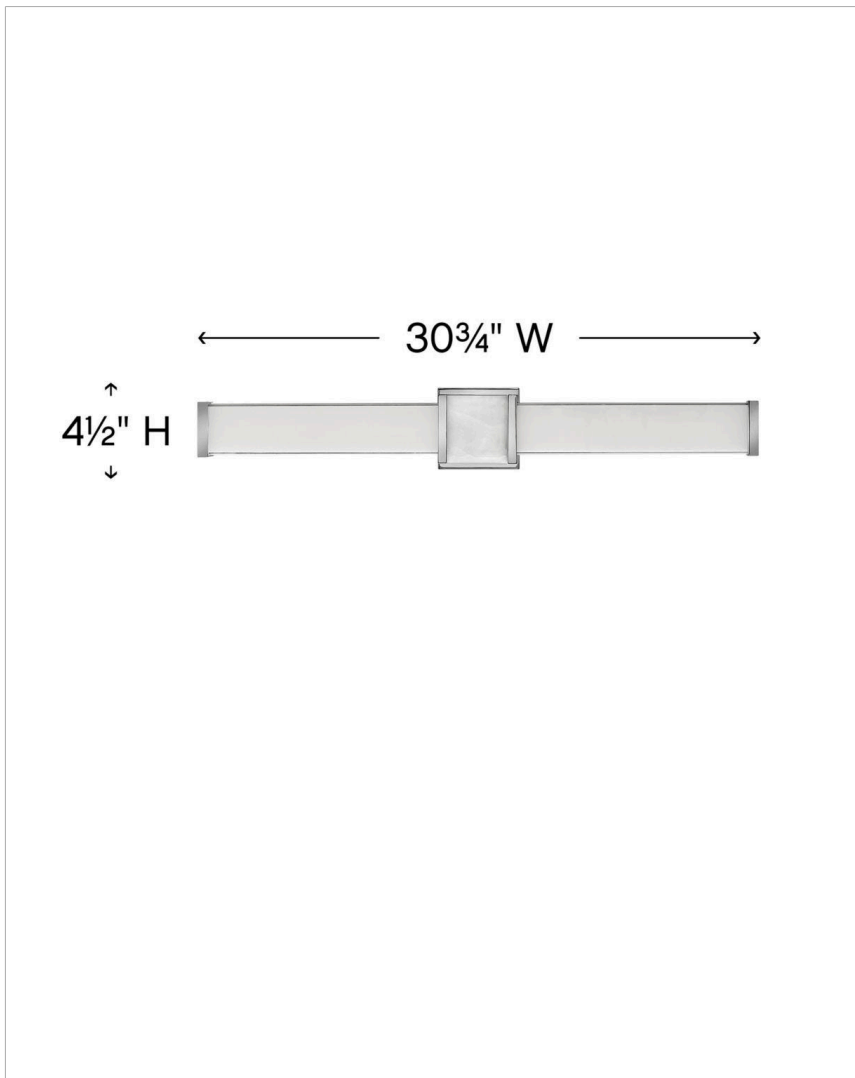

PIETRA

51583CM

LARGE LED VANITY

Turn your bathroom into a sanctuary with Pietra. Luxe materials and meticulous craftsmanship add to the spa-like zen of this integrated LED collection. A prominent cast center bracelet features a piece of solid stone with natural veining and subtle coloration that gleams against the Chrome or Black finish. Sophisticated details including cast endcaps and mitered glass complete this captivating look.

DETAILS	
FINISH:	Chrome
MATERIAL:	Steel
GLASS:	White Mitered

DIMENSIONS	
WIDTH:	30.8"
HEIGHT:	4.5"
WEIGHT:	7.2lb
BACK PLATE:	4.5" Sq.
EXTENSION:	2.8"
TOP TO OUTLET:	2.25"

LIGHT SOURCE	
LIGHT SOURCE:	Integrated LED
LED NAME:	LEVO140-260
WATTAGE:	53w LED *Included
VOLTAGE:	120v
COLOR TEMP:	3000
LUMENS:	4200
CRI:	92
INCANDESCENT EQUIVALENCY:	4 x 75w
DIMMABLE:	Yes - CL Type Dimmer (SSL7A)

SHIPPING	
CARTON LENGTH:	35.8
CARTON WIDTH:	7
CARTON HEIGHT:	5
CARTON WEIGHT:	8.4

PRODUCT DETAILS:

- Mounting hardware is hidden on the backplate to ensure a clean silhouette
- Fixture can be mounted horizontally or vertically
- Suitable for use in damp locations as defined by NEC and CEC. Meets United States UL Underwriters Laboratories & CSA Canadian Standards Association Product Safety Standards
- Fixture is ADA compliant and adheres to the standards and guidelines listed by the Americans with Disabilities Act
- Meets California Energy Commission 2013 & 2016 Title regulations/JA8
- LED components carry a 5-year limited warranty
- Bold lines and a clean, minimalist style creates a modern look
- Sparkling chrome with reflective finish