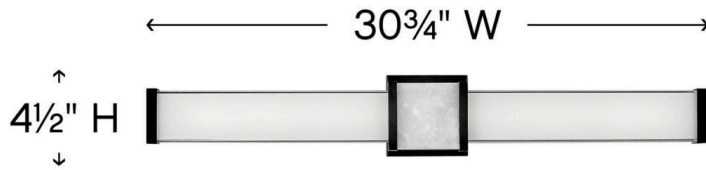

PIETRA

51583BK

LARGE LED VANITY

Turn your bathroom into a sanctuary with Pietra. Luxe materials and meticulous craftsmanship add to the spa-like zen of this integrated LED collection. A prominent cast center bracelet features a piece of solid stone with natural veining and subtle coloration that gleams against the Chrome or Black finish. Sophisticated details including cast endcaps and mitered glass complete this captivating look.

DETAILS	
FINISH:	Black
MATERIAL:	Steel
GLASS:	White Mitered

DIMENSIONS	
WIDTH:	30.8"
HEIGHT:	4.5"
WEIGHT:	7.2lb
BACK PLATE:	4.5" Sq.
EXTENSION:	2.8"
TOP TO OUTLET:	2.25"

LIGHT SOURCE	
LIGHT SOURCE:	Integrated LED
LED NAME:	LEVO140-260
WATTAGE:	53w LED *Included
VOLTAGE:	120v
COLOR TEMP:	3000
LUMENS:	4200
CRI:	92
INCANDESCENT EQUIVALENCY:	4 x 75w
DIMMABLE:	Yes - CL Type Dimmer (SSL7A)

SHIPPING	
CARTON LENGTH:	35.8
CARTON WIDTH:	7
CARTON HEIGHT:	5
CARTON WEIGHT:	8.4

PRODUCT DETAILS:

- Mounting hardware is hidden on the backplate to ensure a clean silhouette
- Fixture can be mounted horizontally or vertically
- Suitable for use in damp locations as defined by NEC and CEC. Meets United States UL Underwriters Laboratories & CSA Canadian Standards Association Product Safety Standards
- Fixture is ADA compliant and adheres to the standards and guidelines listed by the Americans with Disabilities Act
- Meets California Energy Commission 2013 & 2016 Title regulations/JA8
- LED components carry a 5-year limited warranty
- Bold lines and a clean, minimalist style creates a modern look
- Striking black finish enhances design