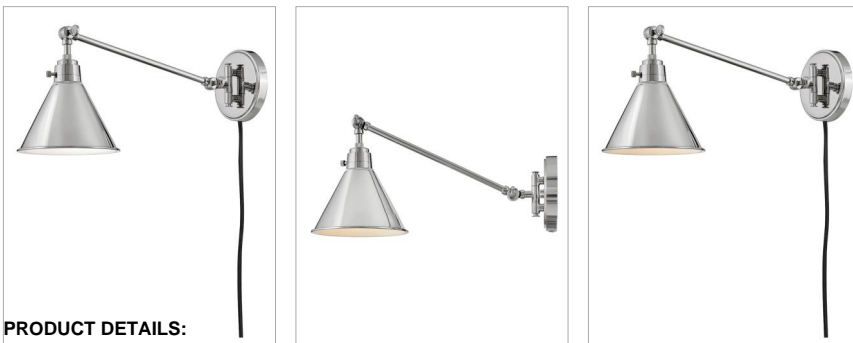

ARTI

3690PN

SINGLE LIGHT SCONCE

The perfect fixture for any space, Arti embodies simple elegance with its functional, streamlined design. Inspired by a traditional articulating light, Arti comes fully adjustable as a sconce, pendant or picture light updated with well-designed, practical details. Picture lights come with a removable fabric cord and optional cord covers.

| DETAILS | |
|-----------|-----------------|
| FINISH: | Polished Nickel |
| MATERIAL: | Steel |

| DIMENSIONS | |
|----------------|---------|
| WIDTH: | 7.8" |
| HEIGHT: | 10.3" |
| WEIGHT: | 2.9lb |
| BACK PLATE: | 6" Dia. |
| EXTENSION: | 18.8" |
| TOP TO OUTLET: | 7.25" |

PRODUCT DETAILS:

- Suitable for use in dry (indoor) locations as defined by NEC and CEC. Meets United States UL Underwriters Laboratories & CSA Canadian Standards Association Product Safety Standards
- 20.5" extension when fixture is fully extended
- Features On/Off switch
- Can be hard wired or mounted with fabric covered plug-in cord.
- Classic, elegant lines and timeless details enhance a traditional space
- Optional cord cover available, 6938PN
- All dimensions listed are as shown.
- Fully adjustable both left or right and up or down.