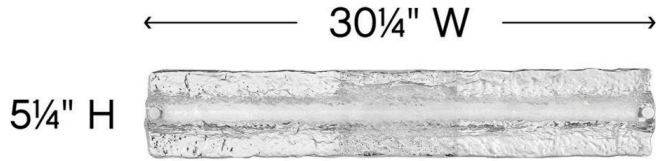

## 52094CM

### LARGE LED VANITY

A gentle wave of thick lava glass washes over the chrome base and integrated LED to create a soothing, wall-grazing light that smoothly transforms a space. Lucent features a minimalist profile, yet the exceptional light pattern makes a maximum impression. Invisi-mount system ensures the look stays clean and contemporary

DETAILS	
FINISH:	Chrome
MATERIAL:	Steel
GLASS:	Lava

DIMENSIONS	
WIDTH:	30.3"
HEIGHT:	5"
WEIGHT:	9lb
BACK PLATE:	7"W X 5"H
EXTENSION:	3"
TOP TO OUTLET:	2.5"

LIGHT SOURCE	
LIGHT SOURCE:	Integrated LED
LED NAME:	LEVO112-270
WATTAGE:	40w LED *Included,
VOLTAGE:	120v
COLOR TEMP:	3000
LUMENS:	3400
CRI:	92
INCANDESCENT EQUIVALENCY:	2 x 100w
DIMMABLE:	Yes - CL Type Dimmer (SSL7A)