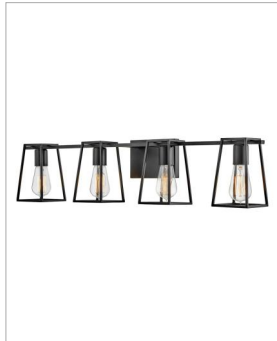

FILMORE

5164BK

FOUR LIGHT VANITY

The vintage industrial open cage silhouette offers a glimpse of the workhorse mentality of Filmore, ensuring effortless style reigns supreme. Offered in a sleek black finish, Filmore adds no-nonsense function and a minimalist spirit to any space.

DETAILS

FINISH:	Black
MATERIAL:	Steel

DIMENSIONS

WIDTH:	33.5"
HEIGHT:	7.5"
WEIGHT:	4.2lb
BACK PLATE:	6.5"W X 4.5"H
EXTENSION:	6.8"
TOP TO OUTLET:	2.25"

LIGHT SOURCE

LIGHT SOURCE:	LED Lamp
WATTAGE:	4-14w Med. LED, 100w Equiv.
VOLTAGE:	120v

SHIPPING

CARTON LENGTH:	35
CARTON WIDTH:	8
CARTON HEIGHT:	9.5
CARTON WEIGHT:	6

PRODUCT DETAILS:

- Mounting hardware is hidden on the backplate to ensure a clean silhouette
- Fixture can be mounted either up or down
- Suitable for use in damp locations as defined by NEC and CEC. Meets United States UL Underwriters Laboratories & CSA Canadian Standards Association Product Safety Standards
- Ideal for vintage filament bulbs (not included)
- Merging the best of traditional and modern elements, with a sophisticated and streamlined look
- Striking black finish enhances design

HINKLEY

HINKLEY
33000 Pin Oak Parkway
Avon Lake, OH 44012

PHONE: (440) 653-5500
Toll Free: 1 (800) 446-5539

hinkley.com