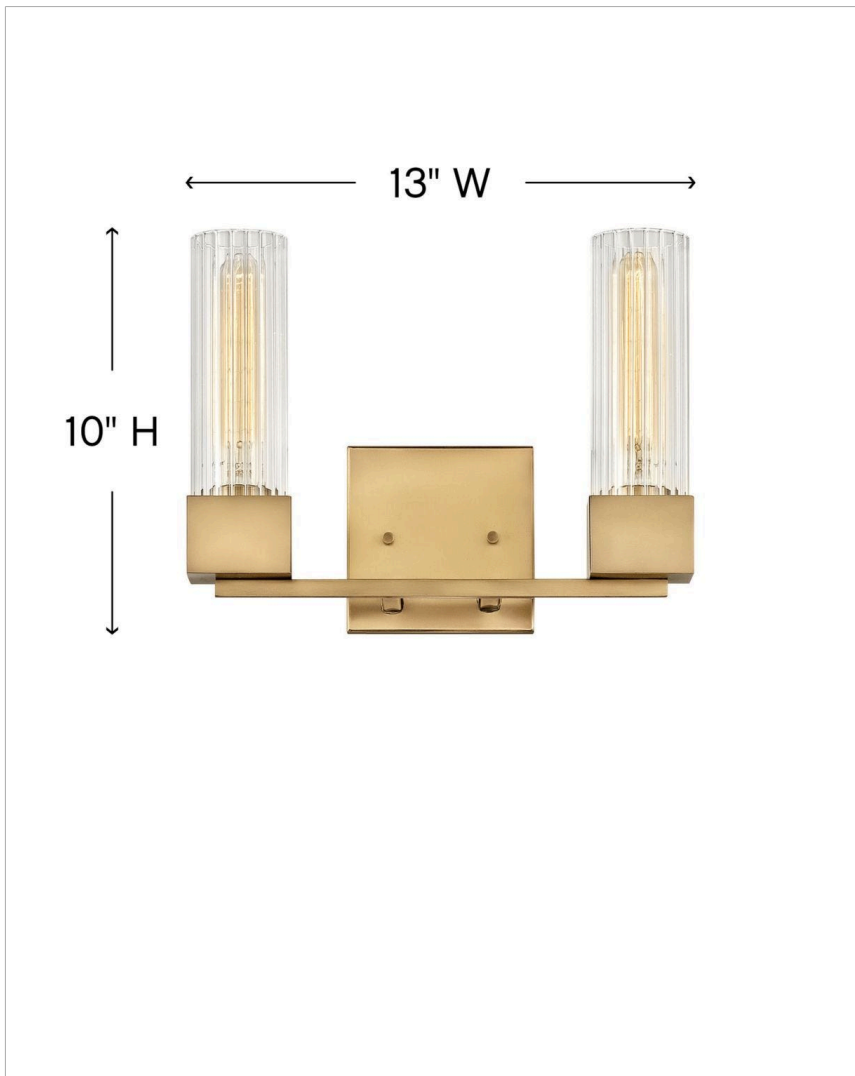

XANDER

5972HB

TWO LIGHT VANITY

A cubed base design that is definitely not square! The crisp, contemporary lines of Xander pair perfectly with elegant ribbed clear glass to create a throwback style statement that is most definitely updated and upscale. Pick Polished Nickel or Heritage Brass finish to set the bar high when it comes to a modern vintage masterpiece.

DETAILS	
FINISH:	Heritage Brass
MATERIAL:	Steel
GLASS:	Ribbed Clear

DIMENSIONS	
WIDTH:	13"
HEIGHT:	10"
WEIGHT:	3.5lb
BACK PLATE:	5" Sq.
EXTENSION:	5.5"
TOP TO OUTLET:	7.5"

LIGHT SOURCE	
LIGHT SOURCE:	LED Lamp
WATTAGE:	2-10w Med. LED, 60w Equiv.
VOLTAGE:	120v

SHIPPING	
CARTON LENGTH:	28
CARTON WIDTH:	9.5
CARTON HEIGHT:	6.5
CARTON WEIGHT:	4.5

PRODUCT DETAILS:

- This fixture must be installed with shades/glass facing up toward the ceiling.
- Suitable for use in damp locations as defined by NEC and CEC. Meets United States UL Underwriters Laboratories & CSA Canadian Standards Association Product Safety Standards
- T9 or T10 bulbs required (not included)
- Distinctive mid-century modern elements merge with sleek and timeless forms for a vintage vibe with modern flair
- Classic gleaming light brass finish