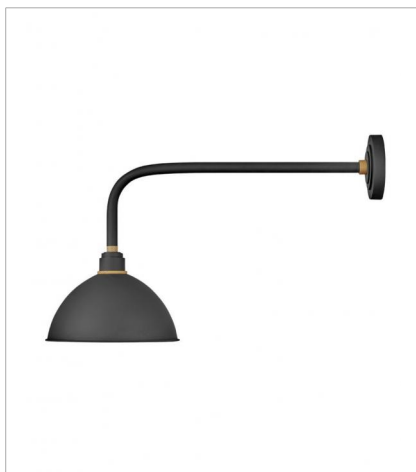

FOUNDRY DOME

Decidedly industrious, Foundry is reinventing purposeful lighting. Focused and direct, the sturdy aluminum shade features knurled brass details to offset the Gloss White, Museum Bronze or Textured Black finish while casting a uniform light. The simple, understated form plants a vintage aesthetic for both inside and outside spaces while offering mix and match options that customize the look.

FINISH: Textured Black with Brass accents, Textured Black with Brass & Textured Black accents

10514TK
MEDIUM STRAIGHT ARM BARN LIGHT
12" W, 18.5" H
Socket
1-100w Med.

10524TK
LARGE STRAIGHT ARM BARN LIGHT
12" W, 18.5" H
Socket
1-100w Med.

10574TK
LARGE TALL GOOSENECK BARN L...
12" W, 23.8" H
Socket
1-100w Med.

FOUNDRY DOME

Decidedly industrious, Foundry is reinventing purposeful lighting. Focused and direct, the sturdy aluminum shade features knurled brass details to offset the Gloss White, Museum Bronze or Textured Black finish while casting a uniform light. The simple, understated form plants a vintage aesthetic for both inside and outside spaces while offering mix and match options that customize the look.

10584TK
PENDANT BARN LIGHT
12" W, 8.8" H
Socket
1-100w Med.

FOUNDRY DOME

Decidedly industrious, Foundry is reinventing purposeful lighting. Focused and direct, the sturdy aluminum shade features knurled brass details to offset the Gloss White, Museum Bronze or Textured Black finish while casting a uniform light. The simple, understated form plants a vintage aesthetic for both inside and outside spaces while offering mix and match options that customize the look.