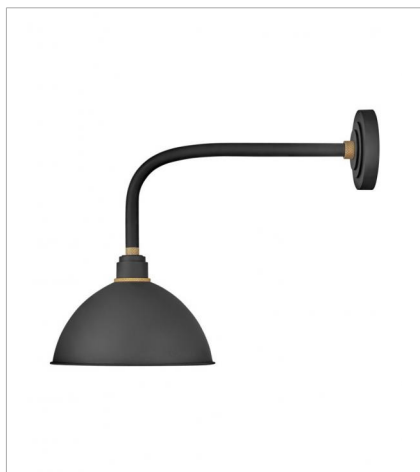

FOUNDRY DOME

Decidedly industrious, Foundry is reinventing purposeful lighting. Focused and direct, the sturdy aluminum shade features knurled brass details to offset the Gloss White, Museum Bronze or Textured Black finish while casting a uniform light. The simple, understated form plants a vintage aesthetic for both inside and outside spaces while offering mix and match options that customize the look.

FINISH: Textured Black with Brass accents, Textured Black with Brass & Textured Black accents

10514TK
MEDIUM STRAIGHT ARM BARN LIGHT
12" W, 18.5" H
Socket
1-100w Med.

10524TK
LARGE STRAIGHT ARM BARN LIGHT
12" W, 18.5" H
Socket
1-100w Med.

10574TK
LARGE TALL GOOSENECK BARN L...
12" W, 23.8" H
Socket
1-100w Med.

FOUNDRY DOME

Decidedly industrious, Foundry is reinventing purposeful lighting. Focused and direct, the sturdy aluminum shade features knurled brass details to offset the Gloss White, Museum Bronze or Textured Black finish while casting a uniform light. The simple, understated form plants a vintage aesthetic for both inside and outside spaces while offering mix and match options that customize the look.

10584TK
PENDANT BARN LIGHT
12" W, 8.8" H
Socket
1-100w Med.

FOUNDRY DOME

Decidedly industrious, Foundry is reinventing purposeful lighting. Focused and direct, the sturdy aluminum shade features knurled brass details to offset the Gloss White, Museum Bronze or Textured Black finish while casting a uniform light. The simple, understated form plants a vintage aesthetic for both inside and outside spaces while offering mix and match options that customize the look.