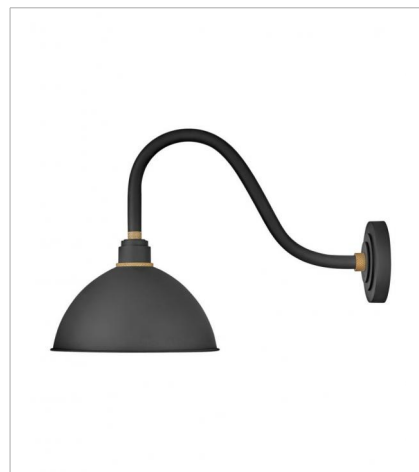

FOUNDRY DOME

Decidedly industrious, Foundry is reinventing purposeful lighting. Focused and direct, the sturdy aluminum shade features knurled brass details to offset the Gloss White, Museum Bronze or Textured Black finish while casting a uniform light. The simple, understated form plants a vintage aesthetic for both inside and outside spaces while offering mix and match options that customize the look.

FINISH: Textured Black with Brass accents, Textured Black with Brass & Textured Black accents

10514TK
MEDIUM STRAIGHT ARM BARN LIGHT
12" W, 18.5" H
Socket
1-100w Med.

10524TK
LARGE STRAIGHT ARM BARN LIGHT
12" W, 18.5" H
Socket
1-100w Med.

10574TK
LARGE TALL GOOSENECK BARN L...
12" W, 23.8" H
Socket
1-100w Med.

FOUNDRY DOME

Decidedly industrious, Foundry is reinventing purposeful lighting. Focused and direct, the sturdy aluminum shade features knurled brass details to offset the Gloss White, Museum Bronze or Textured Black finish while casting a uniform light. The simple, understated form plants a vintage aesthetic for both inside and outside spaces while offering mix and match options that customize the look.

10584TK
PENDANT BARN LIGHT
12" W, 8.8" H
Socket
1-100w Med.

FOUNDRY DOME

Decidedly industrious, Foundry is reinventing purposeful lighting. Focused and direct, the sturdy aluminum shade features knurled brass details to offset the Gloss White, Museum Bronze or Textured Black finish while casting a uniform light. The simple, understated form plants a vintage aesthetic for both inside and outside spaces while offering mix and match options that customize the look.