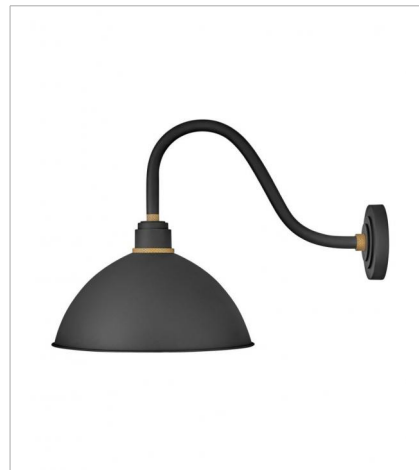

10645TK
MEDIUM GOOSENECK BARN LIGHT
16" W, 18" H
Socket
1-100w Med.