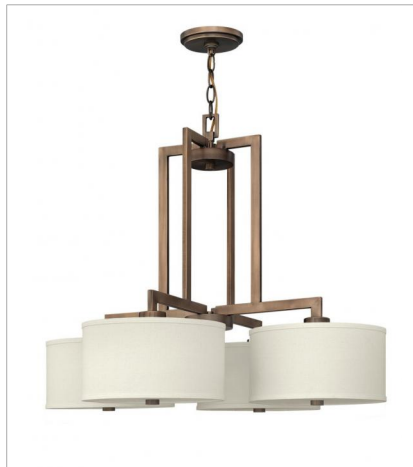

3214BR
MEDIUM SINGLE TIER
29" W, 24" H
Socket
4-100w Med.