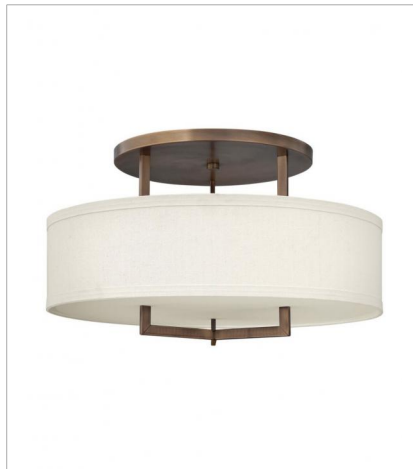

3211BR
LARGE SEMI-FLUSH MOUNT
26" W, 14.5" H
Socket
3-100w Med.

HINKLEY

HINKLEY
33000 Pin Oak Parkway
Avon Lake, OH 44012

PHONE: (440) 653-5500
Toll Free: 1 (800) 446-5539

hinkley.com