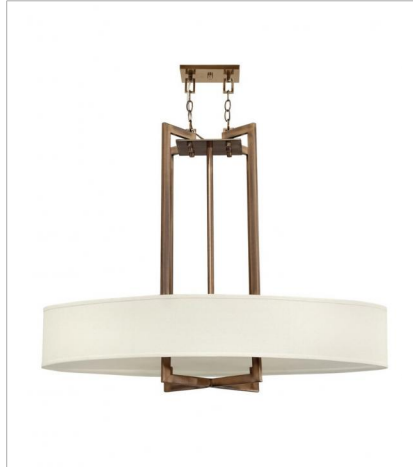

3208BR
LARGE OVAL DRUM
40" W, 31.3" H
Socket
4-100w Med.