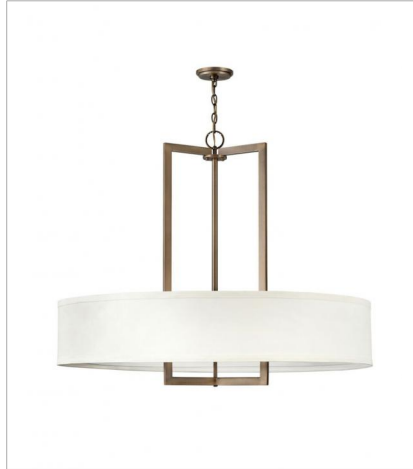

3219BR
LARGE DRUM PENDANT
40" W, 33.5" H
Socket
9-100w Med.