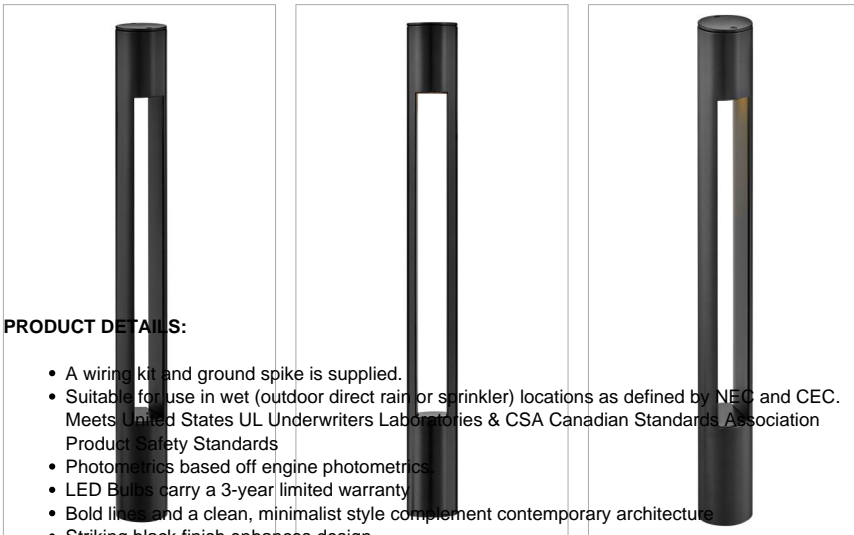

ATLANTIS BOLLARD

15501SK

ATLANTIS ROUND SMALL BOLLARD

The bold, clean lines of the Atlantis bollards complement contemporary architecture for the ultimate in urban sophistication. Versatile, Atlantis is available in both round and square bollards and both large and small sizes. Atlantis is available in three classic finishes: Satin Black, Titanium, and Bronze.

DETAILS	
FINISH:	Satin Black
MATERIAL:	Aluminum
GLASS:	Etched Lens

DIMENSIONS	
WIDTH:	2"
HEIGHT:	20"
DEPTH:	2
WEIGHT:	1.5lb

LIGHT SOURCE	
LIGHT SOURCE:	LED Lamp
LED NAME:	MR1127K
VOLTAGE:	12v
COLOR TEMP:	2700
CRI:	80
INCANDESCENT EQUIVALENCY:	1 x 35w
DIMMABLE:	No
TRANSFORMER REQUIRED:	Yes

MOUNTING	
LEAD WIRE:	1 X 48"

SHIPPING	
CARTON LENGTH:	23.3
CARTON WIDTH:	7
CARTON HEIGHT:	4.8
CARTON WEIGHT:	2.4

PRODUCT DETAILS:

- A wiring kit and ground spike is supplied.
- Suitable for use in wet (outdoor direct rain or sprinkler) locations as defined by NEC and CEC. Meets United States UL Underwriters Laboratories & CSA Canadian Standards Association Product Safety Standards
- Photometrics based off engine photometrics.
- LED Bulbs carry a 3-year limited warranty.
- Bold lines and a clean, minimalist style complement contemporary architecture.
- Striking black finish enhances design.