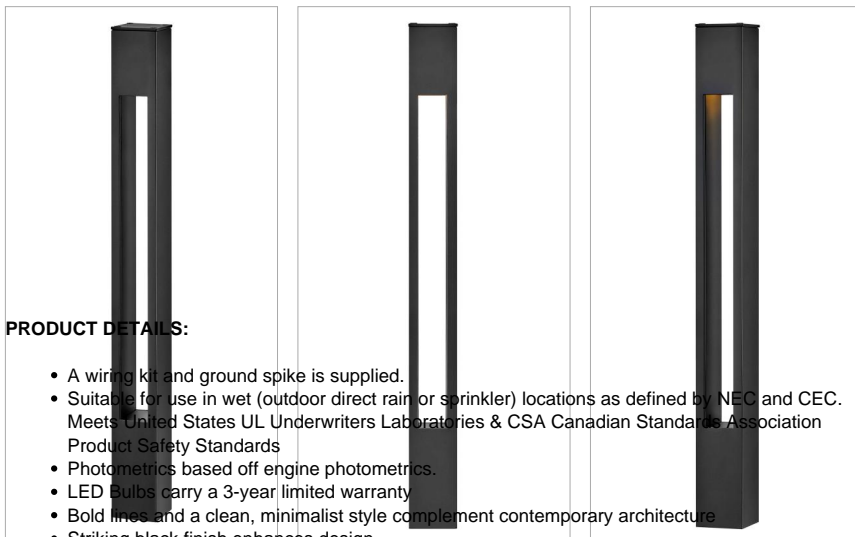

ATLANTIS BOLLARD

15502SK

ATLANTIS SQUARE SMALL BOLLARD

The bold, clean lines of the Atlantis bollards complement contemporary architecture for the ultimate in urban sophistication. Versatile, Atlantis is available in both round and square bollards and both large and small sizes. Atlantis is available in three classic finishes: Satin Black, Titanium, and Bronze.

DETAILS	
FINISH:	Satin Black
MATERIAL:	Aluminum
GLASS:	Etched Lens

DIMENSIONS	
WIDTH:	2"
HEIGHT:	20"
DEPTH:	2
WEIGHT:	2lb

LIGHT SOURCE	
LIGHT SOURCE:	LED Lamp
LED NAME:	MR1127K
VOLTAGE:	12v
COLOR TEMP:	2700
CRI:	80
INCANDESCENT EQUIVALENCY:	1 x 35w
DIMMABLE:	No
TRANSFORMER REQUIRED:	Yes

MOUNTING	
LEAD WIRE:	1 X 48"

SHIPPING	
CARTON LENGTH:	23.5
CARTON WIDTH:	7.5
CARTON HEIGHT:	5
CARTON WEIGHT:	2.5

PRODUCT DETAILS:

- A wiring kit and ground spike is supplied.
- Suitable for use in wet (outdoor direct rain or sprinkler) locations as defined by NEC and CEC. Meets United States UL Underwriters Laboratories & CSA Canadian Standards Association Product Safety Standards
- Photometrics based off engine photometrics.
- LED Bulbs carry a 3-year limited warranty
- Bold lines and a clean, minimalist style complement contemporary architecture
- Striking black finish enhances design