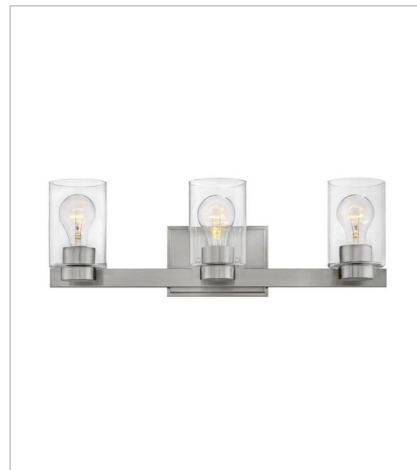

MILEY

Miley's chic design complements a variety of decors with its sleek lines and elegant glass shape. The cast stepped back plate and cast glass holders in Chrome or Brushed Nickel finishes add to its beauty.

FINISH: Brushed Nickel with Clear glass
GLASS: Clear

5050BN-CL
SINGLE LIGHT VANITY
4.5" W, 6.5" H
Socket
1-100w Med.

5052BN-CL
TWO LIGHT VANITY
13" W, 7" H
Socket
2-100w Med.

5053BN-CL
THREE LIGHT VANITY
21.5" W, 7" H
Socket
3-100w Med.