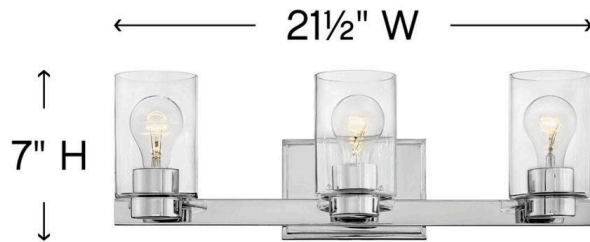

### THREE LIGHT VANITY

Miley's chic design complements a variety of decors with its sleek lines and elegant glass shape. The cast stepped back plate and cast glass holders in Chrome or Brushed Nickel finishes add to its beauty.

DETAILS	
FINISH:	Chrome with Clear glass
MATERIAL:	Steel
GLASS:	Clear

DIMENSIONS	
WIDTH:	21.5"
HEIGHT:	7"
WEIGHT:	3.5lb
BACK PLATE:	6.5"W X 4.75"H
EXTENSION:	5.8"
TOP TO OUTLET:	4.5"

LIGHT SOURCE	
LIGHT SOURCE:	Socket
WATTAGE:	3-100w Med.
VOLTAGE:	120v