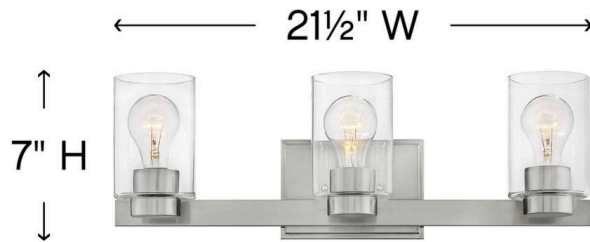

MILEY

5053BN-CL

THREE LIGHT VANITY

Miley's chic design complements a variety of decors with its sleek lines and elegant glass shape. The cast stepped back plate and cast glass holders in Chrome or Brushed Nickel finishes add to its beauty.

DETAILS	
FINISH:	Brushed Nickel with Clear glass
MATERIAL:	Steel
GLASS:	Clear

DIMENSIONS	
WIDTH:	21.5"
HEIGHT:	7"
WEIGHT:	3.5lb
BACK PLATE:	6.5"W X 4.75"H
EXTENSION:	5.8"
TOP TO OUTLET:	4.5"

LIGHT SOURCE	
LIGHT SOURCE:	Socket
WATTAGE:	3-100w Med.
VOLTAGE:	120v

SHIPPING	
CARTON LENGTH:	23
CARTON WIDTH:	11.5
CARTON HEIGHT:	6.5
CARTON WEIGHT:	5

PRODUCT DETAILS:

- Fixture can be mounted either up or down
- Suitable for use in damp locations as defined by NEC and CEC. Meets United States UL Underwriters Laboratories & CSA Canadian Standards Association Product Safety Standards
- Merging the best of traditional and modern elements, with a sophisticated and streamlined look
- Classic matte brushed nickel finish