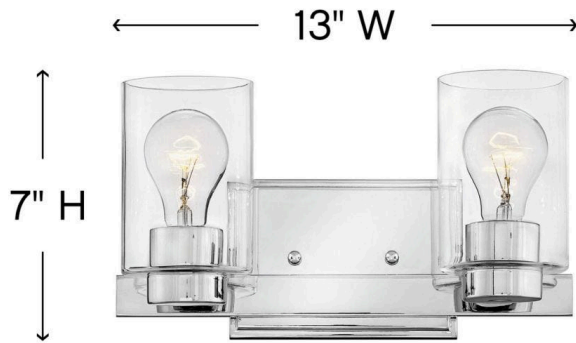

MILEY

5052CM-CL

TWO LIGHT VANITY

Miley's chic design complements a variety of decors with its sleek lines and elegant glass shape. The cast stepped back plate and cast glass holders in Chrome or Brushed Nickel finishes add to its beauty.

DETAILS	
FINISH:	Chrome with Clear glass
MATERIAL:	Steel
GLASS:	Clear

DIMENSIONS	
WIDTH:	13"
HEIGHT:	7"
WEIGHT:	3lb
BACK PLATE:	6.5"W X 4.75"H
EXTENSION:	5.8"
TOP TO OUTLET:	4.5"

LIGHT SOURCE	
LIGHT SOURCE:	Socket
WATTAGE:	2-100w Med.
VOLTAGE:	120v

SHIPPING	
CARTON LENGTH:	16
CARTON WIDTH:	11.5
CARTON HEIGHT:	6.5
CARTON WEIGHT:	4

PRODUCT DETAILS:

- Fixture can be mounted either up or down
- Suitable for use in damp locations as defined by NEC and CEC. Meets United States UL Underwriters Laboratories & CSA Canadian Standards Association Product Safety Standards
- Merging the best of traditional and modern elements, with a sophisticated and streamlined look
- Sparkling chrome with reflective finish