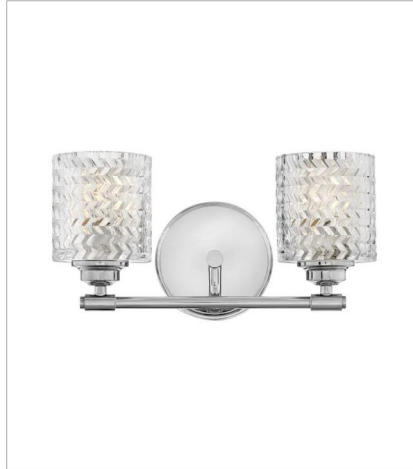

ELLE

Traditional elegance with a modern edge defines Elle's graceful design. A rich, chevron cut, clear glass is the dramatic focal point, complemented by a gleaming Chrome finish. The softly rounded steel back plate is finished with luxe stepped detailing to complete the design.

FINISH: Chrome
GLASS: Clear Chevron

5040CM
SINGLE LIGHT VANITY
5.5" W, 7.8" H
Socket
1-100w Med.,

5042CM
TWO LIGHT VANITY
14.5" W, 7.5" H
Socket
2-100w Med.,

5043CM
THREE LIGHT VANITY
24" W, 7.5" H
Socket
3-100w Med.,