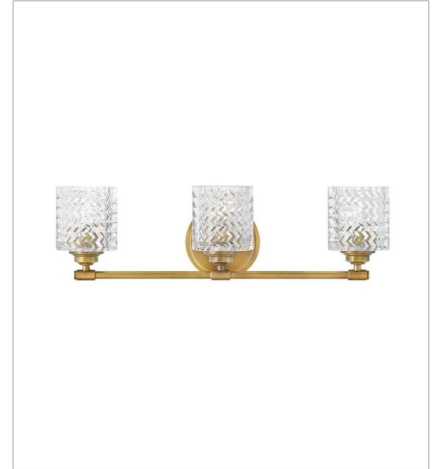

# ELLE

Traditional elegance with a modern edge defines Elle's graceful design. A rich, chevron cut, clear glass is the dramatic focal point, complemented by a gleaming Chrome finish. The softly rounded steel back plate is finished with luxe stepped detailing to complete the design.

**FINISH:** Heritage Brass  
**GLASS:** Clear Chevron

**5040HB**  
SINGLE LIGHT VANITY  
5.5" W, 7.8" H  
Socket  
1-100w Med.,

**5042HB**  
TWO LIGHT VANITY  
14.5" W, 7.5" H  
Socket  
2-100w Med.,

**5043HB**  
THREE LIGHT VANITY  
24" W, 7.5" H  
Socket  
3-100w Med.,

**5044HB**  
FOUR LIGHT VANITY  
32" W, 7.5" H  
Socket  
4-100w Med.,