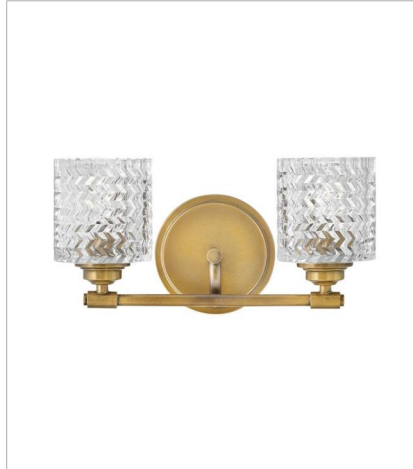

# ELLE

Traditional elegance with a modern edge defines Elle's graceful design. A rich, chevron cut, clear glass is the dramatic focal point, complemented by a gleaming Chrome finish. The softly rounded steel back plate is finished with luxe stepped detailing to complete the design.

**FINISH:** Heritage Brass  
**GLASS:** Clear Chevron

**5040HB**  
SINGLE LIGHT VANITY  
5.5" W, 7.8" H  
Socket  
1-100w Med.,

**5042HB**  
TWO LIGHT VANITY  
14.5" W, 7.5" H  
Socket  
2-100w Med.,

**5043HB**  
THREE LIGHT VANITY  
24" W, 7.5" H  
Socket  
3-100w Med.,

**5044HB**  
FOUR LIGHT VANITY  
32" W, 7.5" H  
Socket  
4-100w Med.,