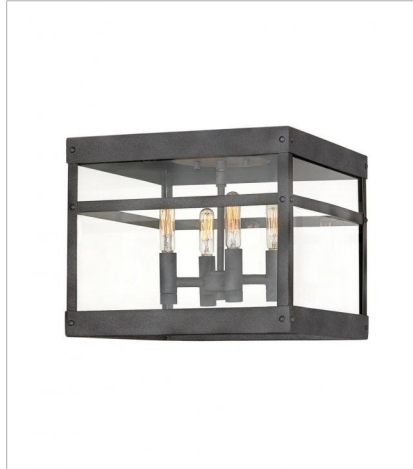

FINISH: Aged Zinc
GLASS: Clear

2800DZ
SMALL WALL MOUNT LANTERN
6" W, 18.5" H
Socket
1-100w Med. *Included

2804DZ
MEDIUM WALL MOUNT LANTERN
6.5" W, 22" H
Socket
1-100w Med. *Included

2805DZ
LARGE WALL MOUNT LANTERN
7.5" W, 25" H
Socket
1-100w Med. *Included

2806DZ
EXTRA SMALL WALL MOUNT LANTERN
5.5" W, 13" H
Socket
1-100w Med. *Included

2802DZ
MEDIUM HANGING LANTERN
7.5" W, 19" H
Socket
1-100w Med. *Included

2808DZ
LARGE SINGLE TIER
12" W, 31.3" H
Socket
4-100w Med. *Included

PORTER

A fusion of chic styles makes Porter a design standout. Merging Modern Farmhouse, Industrial, and Arts and Crafts elements, the fine rivet details and a sturdy hanger loop create a stunning and distinctive statement.

FINISH: Aged Zinc
GLASS: Clear

2801DZ
MEDIUM POST OR PIER MOUNT L...
6.5" W, 22.8" H
Socket
1-100w Med. *Included

2803DZ
MEDIUM FLUSH MOUNT
12" W, 12" H
Socket
4-60w Cand.