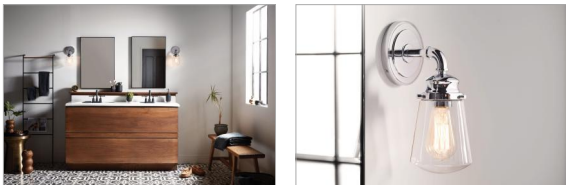

FRITZ

5030CM

SINGLE LIGHT VANITY

Charming and classic, Fritz embraces a simplicity that is anything but basic. Industrial design elements are balanced with sturdy cast details and gleaming, refined finishes for a timeless silhouette.

DETAILS	
FINISH:	Chrome
MATERIAL:	Steel
GLASS:	Clear

DIMENSIONS	
WIDTH:	5"
HEIGHT:	11.8"
WEIGHT:	2.5lb
BACK PLATE:	5" Dia.
EXTENSION:	6.5"
TOP TO OUTLET:	2.5"

LIGHT SOURCE	
LIGHT SOURCE:	Socket
VOLTAGE:	120v

SHIPPING	
CARTON LENGTH:	15
CARTON WIDTH:	9.5
CARTON HEIGHT:	10
CARTON WEIGHT:	4

PRODUCT DETAILS:

- Mounting hardware is hidden on the backplate to ensure a clean silhouette
- Fixture can be mounted either up or down
- Suitable for use in damp locations as defined by NEC and CEC. Meets United States UL Underwriters Laboratories & CSA Canadian Standards Association Product Safety Standards
- Ideal for vintage filament bulbs (not included)
- Angular lines, a bold finish, simple shape and sturdy details merge for a robust but pared down industrial design
- Sparkling chrome with reflective finish