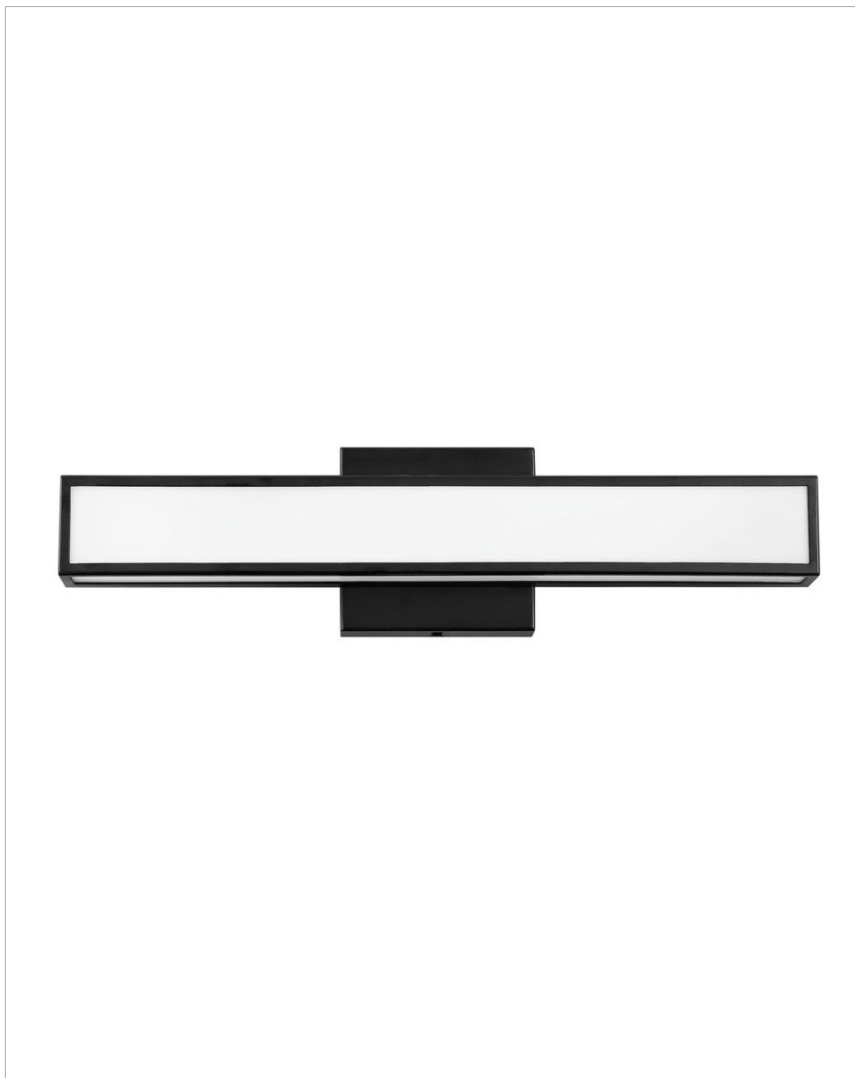

ALTO

51402BK

SMALL LED VANITY

Sleek and chic, the LED, ADA-compliant Alto effortlessly takes center stage. Mastering both form and function, Alto unifies energy-efficiency, durability and sophistication.

DETAILS	
FINISH:	Black
MATERIAL:	Steel
GLASS:	White Acrylic

DIMENSIONS	
WIDTH:	18"
HEIGHT:	4.8"
WEIGHT:	3lb
BACK PLATE:	4.75" Sq.
EXTENSION:	3"
TOP TO OUTLET:	2.5"

LIGHT SOURCE	
LIGHT SOURCE:	Integrated LED
LED NAME:	E5140XD
WATTAGE:	26w LED *Included
VOLTAGE:	120v
COLOR TEMP:	3000
LUMENS:	2000
CRI:	95
INCANDESCENT EQUIVALENCY:	3 x 60w
DIMMABLE:	Yes - CL Type Dimmer (SSL7A)

SHIPPING	
CARTON LENGTH:	21
CARTON WIDTH:	7.5
CARTON HEIGHT:	6
CARTON WEIGHT:	4.5

PRODUCT DETAILS:

- Mounting hardware is hidden on the backplate to ensure a clean silhouette
- Fixture can be mounted horizontally or vertically
- Suitable for use in damp locations as defined by NEC and CEC. Meets United States UL Underwriters Laboratories & CSA Canadian Standards Association Product Safety Standards
- Fixture is ADA compliant and adheres to the standards and guidelines listed by the Americans with Disabilities Act
- Meets California Energy Commission 2013 & 2016 Title regulations/JA8
- Exclusively available in High Performance LED
- LED components carry a 5-year limited warranty
- Bold lines and a clean, minimalist style creates a modern look