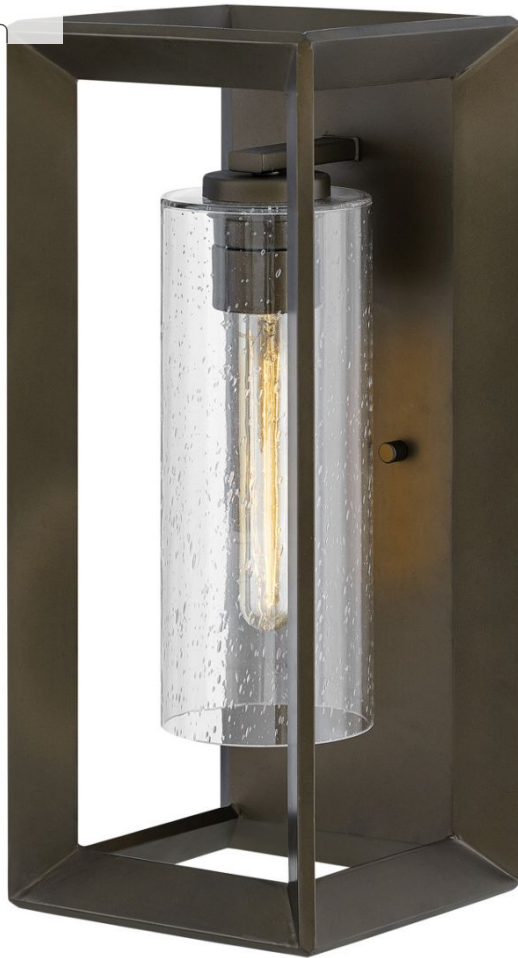

## RHODES

### 29302WB

#### MEDIUM WALL MOUNT SCONCE

Rhodes exudes warmth and a handsome appeal with a clean transitional design and generous proportions. Perfectly suited for either exterior or interior spaces, the Warm Bronze finish and clear seeded glass perfectly complement the robust framework. Vintage-inspired filament bulbs are recommended to complement these designs.

DETAILS	
FINISH:	Warm Bronze
MATERIAL:	Steel
GLASS:	Clear Seedy

DIMENSIONS	
WIDTH:	7.3"
HEIGHT:	16.8"
WEIGHT:	7 lbs.
BACK PLATE:	6.75"W X 16.25"H
EXTENSION:	7"
TOP TO OUTLET:	8.5"

LIGHT SOURCE	
LIGHT SOURCE:	Socket
WATTAGE:	1-100w Med.
VOLTAGE:	120v