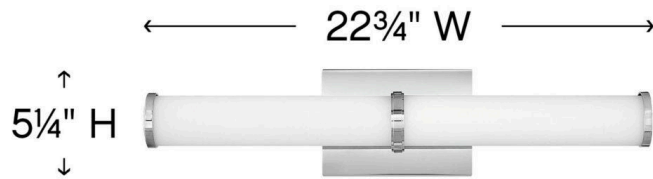

SIMI

59923CM

MEDIUM LED VANITY

Minimal in form, Simi makes a strong case for simplicity. Sleek end caps and a center bracelet in Chrome or Brushed Nickel finish options add a seamless finishing touch to the slim profile.

DETAILS	
FINISH:	Chrome
MATERIAL:	Steel
GLASS:	Etched White

DIMENSIONS	
WIDTH:	22.8"
HEIGHT:	5.3"
WEIGHT:	4lb
BACK PLATE:	6.75"W X 4.75"H
EXTENSION:	3.8"
TOP TO OUTLET:	2.75"

LIGHT SOURCE	
LIGHT SOURCE:	Integrated LED
LED NAME:	LEVO98-532
VOLTAGE:	120v
COLOR TEMP:	3000
LUMENS:	2900
CRI:	93
INCANDESCENT EQUIVALENCY:	4 x 60w
DIMMABLE:	Yes - CL Type Dimmer (SSL7A)

SHIPPING	
CARTON LENGTH:	29
CARTON WIDTH:	8.5
CARTON HEIGHT:	11
CARTON WEIGHT:	6

PRODUCT DETAILS:

- Mounting hardware is hidden on the backplate to ensure a clean silhouette
- Fixture can be mounted horizontally or vertically
- Suitable for use in damp locations as defined by NEC and CEC. Meets United States UL Underwriters Laboratories & CSA Canadian Standards Association Product Safety Standards
- Fixture is ADA compliant and adheres to the standards and guidelines listed by the Americans with Disabilities Act
- Meets California Energy Commission 2013 & 2016 Title regulations/JA8
- Exclusively available in High Performance LED
- LED components carry a 5-year limited warranty
- Bold lines and a clean, minimalist style creates a modern look