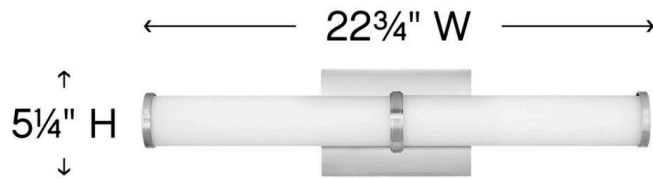

SIMI

59923BN

MEDIUM LED VANITY

Minimal in form, Simi makes a strong case for simplicity. Sleek end caps and a center bracelet in Chrome or Brushed Nickel finish options add a seamless finishing touch to the slim profile.

DETAILS	
FINISH:	Brushed Nickel
MATERIAL:	Steel
GLASS:	Etched White

DIMENSIONS	
WIDTH:	22.8"
HEIGHT:	5.3"
WEIGHT:	4lb
BACK PLATE:	6.75"W X 4.75"H
EXTENSION:	3.8"
TOP TO OUTLET:	2.75"

LIGHT SOURCE	
LIGHT SOURCE:	Integrated LED
LED NAME:	LEVO98-532
VOLTAGE:	120v
COLOR TEMP:	3000
LUMENS:	2900
CRI:	93
INCANDESCENT EQUIVALENCY:	4 x 60w
DIMMABLE:	Yes - CL Type Dimmer (SSL7A)

SHIPPING	
CARTON LENGTH:	29
CARTON WIDTH:	8.5
CARTON HEIGHT:	11
CARTON WEIGHT:	6

PRODUCT DETAILS:

- Mounting hardware is hidden on the backplate to ensure a clean silhouette
- Fixture can be mounted horizontally or vertically
- Suitable for use in damp locations as defined by NEC and CEC. Meets United States UL Underwriters Laboratories & CSA Canadian Standards Association Product Safety Standards
- Fixture is ADA compliant and adheres to the standards and guidelines listed by the Americans with Disabilities Act
- Meets California Energy Commission 2013 & 2016 Title regulations/JA8
- Exclusively available in High Performance LED
- LED components carry a 5-year limited warranty
- Bold lines and a clean, minimalist style creates a modern look

HINKLEY

HINKLEY
33000 Pin Oak Parkway
Avon Lake, OH 44012

PHONE: (440) 653-5500
Toll Free: 1 (800) 446-5539

hinkley.com