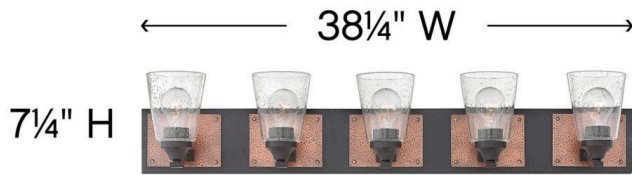

DETAILS	
FINISH:	Buckeye Bronze
MATERIAL:	Steel
GLASS:	Clear Seedy

DIMENSIONS	
WIDTH:	38.3"
HEIGHT:	7.3"
WEIGHT:	14.3lb
BACK PLATE:	38.25"W X 5"H
EXTENSION:	7"
TOP TO OUTLET:	5"

LIGHT SOURCE	
LIGHT SOURCE:	Socket
WATTAGE:	5-100w Med.,
VOLTAGE:	120v