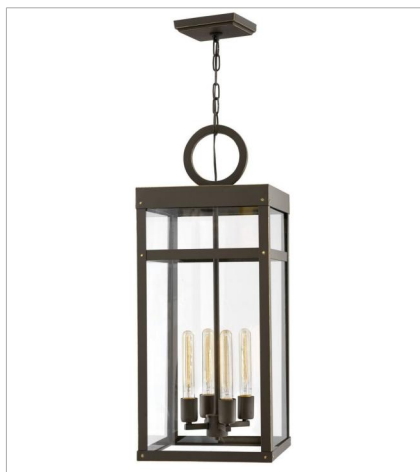

PORTER

A fusion of chic styles makes Porter a design standout. Merging Modern Farmhouse, Industrial, and Arts and Crafts elements, the fine rivet details and a sturdy hanger loop create a stunning and distinctive statement.

FINISH: Oil Rubbed Bronze
GLASS: Clear

2808OZ
LARGE SINGLE TIER
12" W, 31.3" H
Socketed
4-8w Med. LED, 60w Equiv.

2803OZ
MEDIUM FLUSH MOUNT
12" W, 12" H
Socketed
4-5w Cand. LED, 60w Equiv.

2800OZ
SMALL WALL MOUNT LANTERN
6" W, 18.5" H
Socketed
1-12w Med. LED, 100w Equiv.

2804OZ
MEDIUM WALL MOUNT LANTERN
6.5" W, 22" H
Socketed
1-12w Med. LED, 100w Equiv.

2805OZ
LARGE WALL MOUNT LANTERN
7.5" W, 25" H
Socketed
1-12w Med. LED, 100w Equiv.

2806OZ
EXTRA SMALL WALL MOUNT LANTERN
5.5" W, 13" H
Socketed
1-12w Med. LED, 100w Equiv.

FINISH: Oil Rubbed Bronze
GLASS: Clear

2807OZ
LARGE WALL MOUNT LANTERN
9.5" W, 29" H
Socketed
1-12w Med. LED, 60w Equiv.

2809OZ
EXTRA LARGE WALL MOUNT LANTERN
12" W, 35.3" H
Socketed
4-8w Med. LED, 60w Equiv.