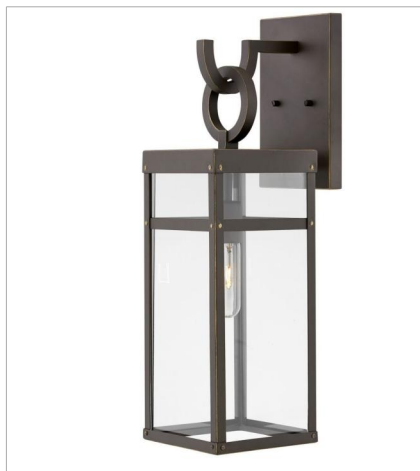

PORTER

A fusion of chic styles makes Porter a design standout. Merging Modern Farmhouse, Industrial, and Arts and Crafts elements, the fine rivet details and a sturdy hanger loop create a stunning and distinctive statement.

FINISH: Oil Rubbed Bronze
GLASS: Clear

2808OZ
LARGE SINGLE TIER
12" W, 31.3" H
Socketed
4-8w Med. LED, 60w Equiv.

2803OZ
MEDIUM FLUSH MOUNT
12" W, 12" H
Socketed
4-5w Cand. LED, 60w Equiv.

2800OZ
SMALL WALL MOUNT LANTERN
6" W, 18.5" H
Socketed
1-12w Med. LED, 100w Equiv.

2804OZ
MEDIUM WALL MOUNT LANTERN
6.5" W, 22" H
Socketed
1-12w Med. LED, 100w Equiv.

2805OZ
LARGE WALL MOUNT LANTERN
7.5" W, 25" H
Socketed
1-12w Med. LED, 100w Equiv.

2806OZ
EXTRA SMALL WALL MOUNT LANTERN
5.5" W, 13" H
Socketed
1-12w Med. LED, 100w Equiv.

FINISH: Oil Rubbed Bronze
GLASS: Clear

2807OZ
LARGE WALL MOUNT LANTERN
9.5" W, 29" H
Socketed
1-12w Med. LED, 60w Equiv.

2809OZ
EXTRA LARGE WALL MOUNT LANTERN
12" W, 35.3" H
Socketed
4-8w Med. LED, 60w Equiv.