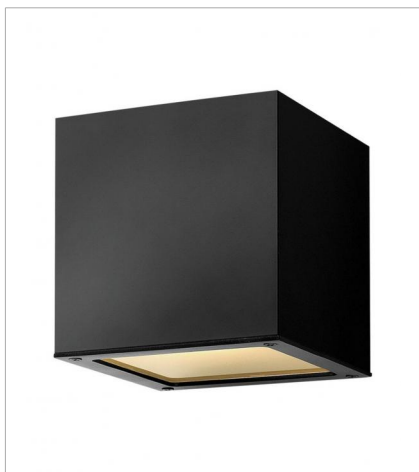

KUBE

A collection of sleek designs, Kube's contemporary style featuring solid aluminum construction provides a chic, minimalist statement to complement a variety of exteriors.

FINISH: Satin Black
GLASS: Etched Lens

1768SK
SMALL DOWN LIGHT WALL MOUNT...
6" W, 6" H
Integrated LED
8w LED *Included

1769SK
SMALL UP/DOWN LIGHT WALL MO...
6" W, 6" H
Integrated LED
15w LED *Included

1765SK
SMALL FLUSH MOUNT
6" W, 3.5" H
Integrated LED
8w LED *Included