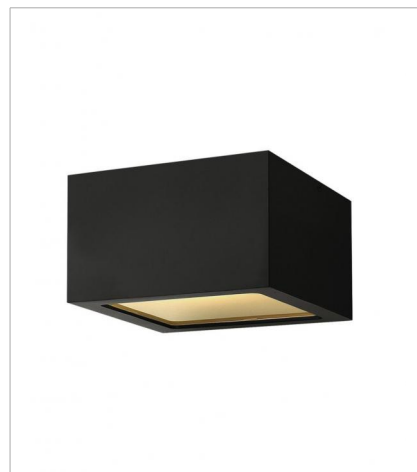

KUBE

A collection of sleek designs, Kube's contemporary style featuring solid aluminum construction provides a chic, minimalist statement to complement a variety of exteriors.

FINISH: Satin Black
GLASS: Etched Lens

1768SK
SMALL DOWN LIGHT WALL MOUNT...
6" W, 6" H
Integrated LED
8w LED *Included

1769SK
SMALL UP/DOWN LIGHT WALL MO...
6" W, 6" H
Integrated LED
15w LED *Included

1765SK
SMALL FLUSH MOUNT
6" W, 3.5" H
Integrated LED
8w LED *Included