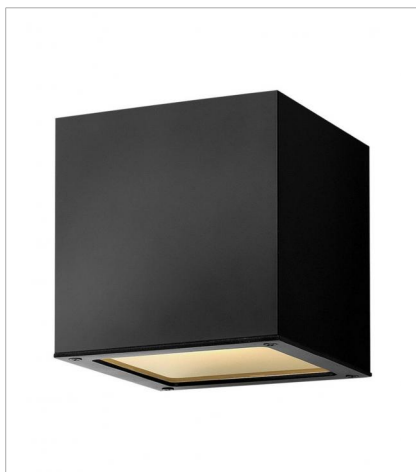

KUBE

A collection of sleek designs, Kube's contemporary style featuring solid aluminum construction provides a chic, minimalist statement to complement a variety of exteriors.

FINISH: Satin Black
GLASS: Etched Lens

1768SK
SMALL DOWN LIGHT WALL MOUNT...
6" W, 6" H
Integrated LED
8w LED *Included

1769SK
SMALL UP/DOWN LIGHT WALL MO...
6" W, 6" H
Integrated LED
15w LED *Included

1765SK
SMALL FLUSH MOUNT
6" W, 3.5" H
Integrated LED
8w LED *Included