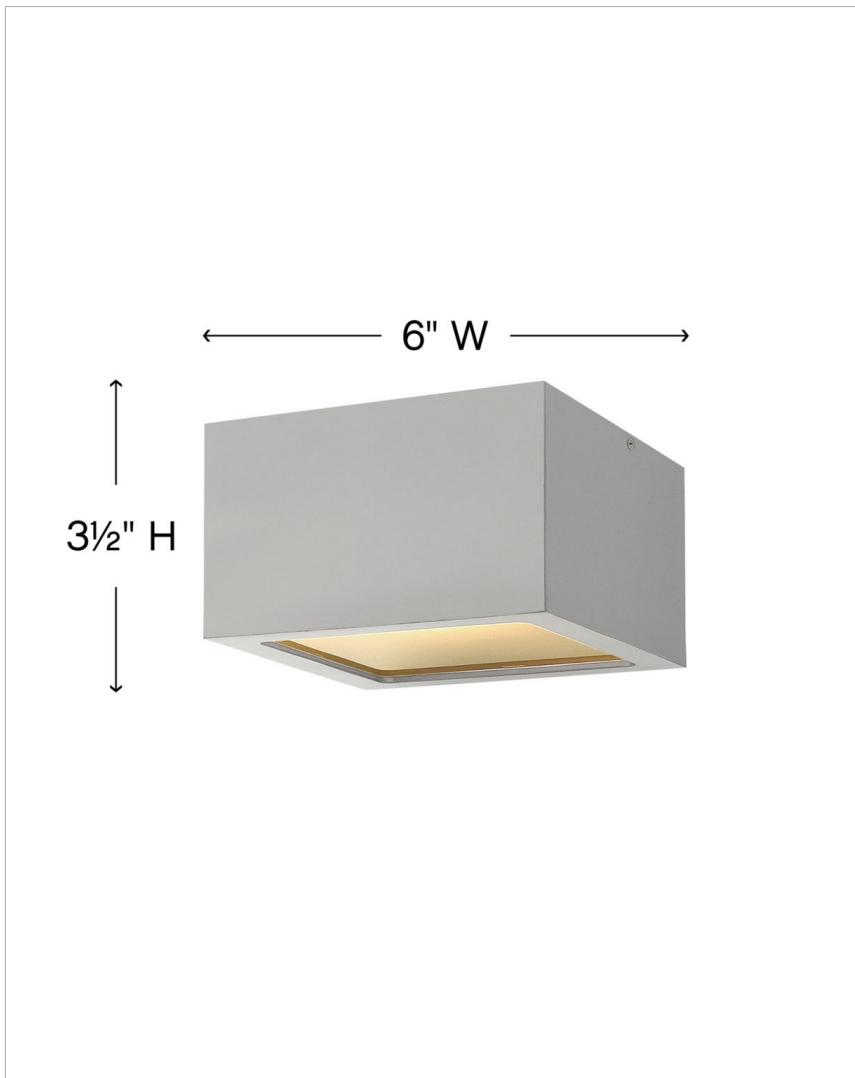

KUBE

1765TT

SMALL FLUSH MOUNT

A collection of sleek designs, Kube's contemporary style featuring solid aluminum construction provides a chic, minimalist statement to complement a variety of exteriors.

DETAILS	
FINISH:	Titanium
MATERIAL:	Extruded Aluminum
GLASS:	Etched Lens

DIMENSIONS	
WIDTH:	6"
HEIGHT:	3.5"
WEIGHT:	2 lbs.

LIGHT SOURCE	
LIGHT SOURCE:	Integrated LED
LED NAME:	LC1-60
WATTAGE:	8w LED *Included
VOLTAGE:	120v
COLOR TEMP:	3000.0000k
LUMENS:	600
CRI:	96
INCANDESCENT EQUIVALENCY:	1-50w
DIMMABLE:	Yes, on any Incandescent, MLV, ELV, or C-L dimmer.

MOUNTING	
CANOPY:	6" Sq.

SHIPPING	
CARTON LENGTH:	8.5"
CARTON WIDTH:	6"
CARTON HEIGHT:	9"
CARTON WEIGHT:	3 lbs.

PRODUCT DETAILS:

- Suitable for use in wet (interior direct splash and outdoor direct rain or sprinkler) locations as defined by NEC and CEC. Meets United States UL Underwriters Laboratories & CSA Canadian Standards Association Product Safety Standards
- Meets California Energy Commission 2016 Title regulations
- Fixture is Dark Sky compliant and engineered to minimize light glare upward into the night sky.
- 2 year finish warranty
- LED components carry a 5-year limited warranty
- Bold lines and a clean, minimalist style complement contemporary architecture
- Rich gray tone