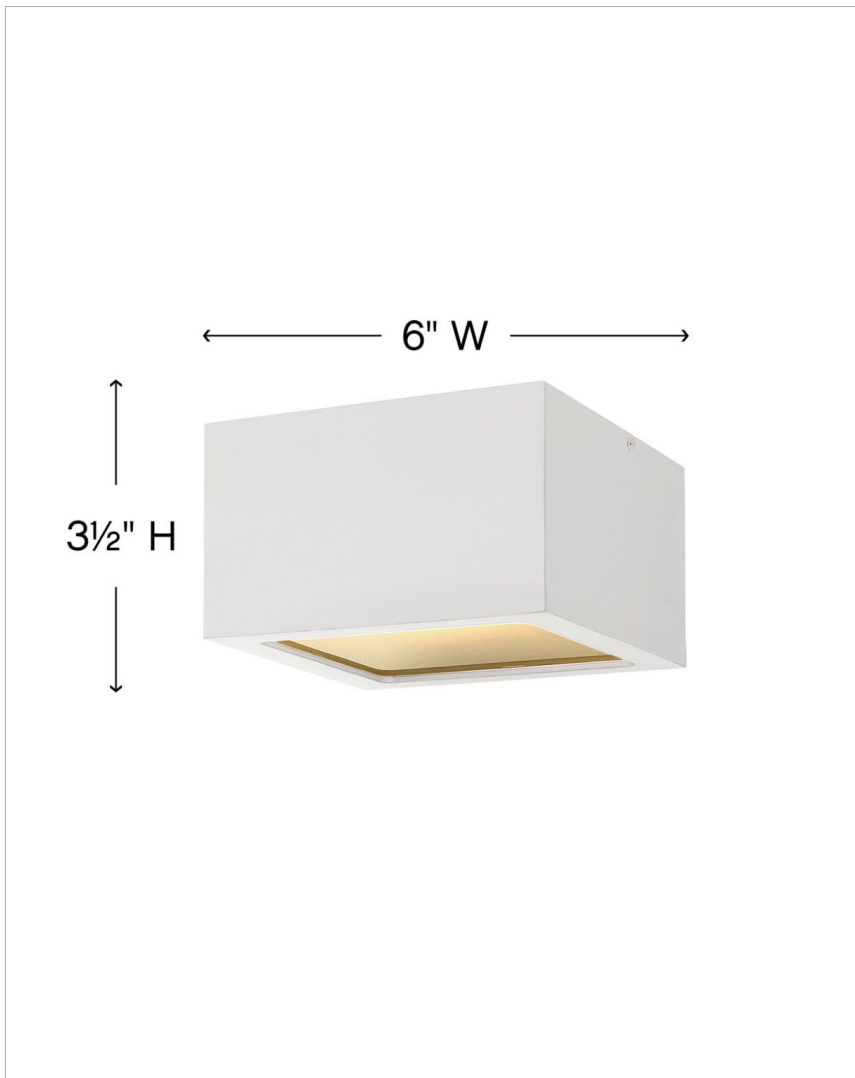

KUBE

1765SW

SMALL FLUSH MOUNT

A collection of sleek designs, Kube's contemporary style featuring solid aluminum construction provides a chic, minimalist statement to complement a variety of exteriors.

DETAILS	
FINISH:	Satin White
MATERIAL:	Extruded Aluminum
GLASS:	Etched Lens

DIMENSIONS	
WIDTH:	6"
HEIGHT:	3.5"
WEIGHT:	2 lbs.

LIGHT SOURCE	
LIGHT SOURCE:	Integrated LED
LED NAME:	LC1-60
WATTAGE:	8w LED *Included
VOLTAGE:	120v
COLOR TEMP:	3000.0000k
LUMENS:	600
CRI:	96
INCANDESCENT EQUIVALENCY:	1-50w
DIMMABLE:	Yes, on any Incandescent, MLV, ELV, or C-L dimmer.

MOUNTING	
CANOPY:	6" Sq.

SHIPPING	
CARTON LENGTH:	8.5"
CARTON WIDTH:	6"
CARTON HEIGHT:	9"
CARTON WEIGHT:	3 lbs.

PRODUCT DETAILS:

- Suitable for use in wet (interior direct splash and outdoor direct rain or sprinkler) locations as defined by NEC and CEC. Meets United States UL Underwriters Laboratories & CSA Canadian Standards Association Product Safety Standards
- Meets California Energy Commission 2016 Title regulations
- Fixture is Dark Sky compliant and engineered to minimize light glare upward into the night sky.
- 2 year finish warranty
- LED components carry a 5-year limited warranty
- Bold lines and a clean, minimalist style complement contemporary architecture
- Neutral perfection with a flawless white finish enhances design