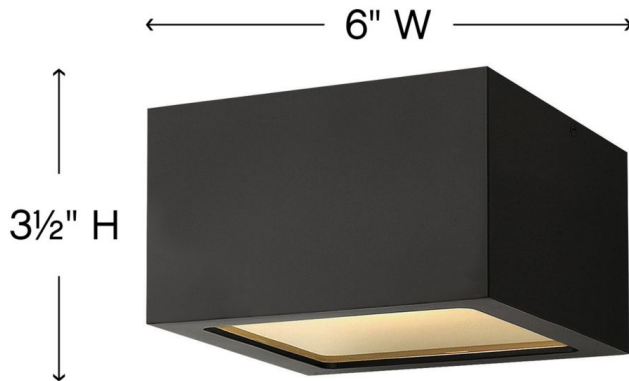

KUBE

1765SK

SMALL FLUSH MOUNT

A collection of sleek designs, Kube's contemporary style featuring solid aluminum construction provides a chic, minimalist statement to complement a variety of exteriors.

DETAILS	
FINISH:	Satin Black
MATERIAL:	Extruded Aluminum
GLASS:	Etched Lens

DIMENSIONS	
WIDTH:	6"
HEIGHT:	3.5"
WEIGHT:	2 lbs.

LIGHT SOURCE	
LIGHT SOURCE:	Integrated LED
LED NAME:	LC1-60
WATTAGE:	8w LED *Included
VOLTAGE:	120v
COLOR TEMP:	3000.0000k
LUMENS:	600
CRI:	96
INCANDESCENT EQUIVALENCY:	1-50w
DIMMABLE:	Yes, on any Incandescent, MLV, ELV, or C-L dimmer.

MOUNTING	
CANOPY:	6" Sq.

SHIPPING	
CARTON LENGTH:	8.5"
CARTON WIDTH:	6"
CARTON HEIGHT:	9"
CARTON WEIGHT:	3 lbs.

PRODUCT DETAILS:

- Suitable for use in wet (interior direct splash and outdoor direct rain or sprinkler) locations as defined by NEC and CEC. Meets United States UL Underwriters Laboratories & CSA Canadian Standards Association Product Safety Standards
- Meets California Energy Commission 2016 Title regulations
- Fixture is Dark Sky compliant and engineered to minimize light glare upward into the night sky.
- 2 year finish warranty
- LED components carry a 5-year limited warranty
- Bold lines and a clean, minimalist style complement contemporary architecture
- Striking black finish enhances design