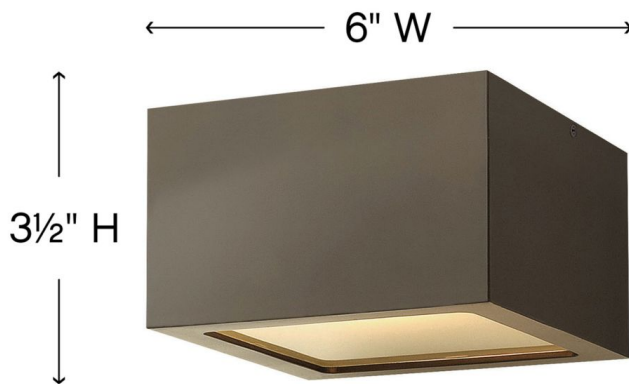

KUBE

1765BZ

SMALL FLUSH MOUNT

A collection of sleek designs, Kube's contemporary style featuring solid aluminum construction provides a chic, minimalist statement to complement a variety of exteriors.

DETAILS	
FINISH:	Bronze
MATERIAL:	Extruded Aluminum
GLASS:	Etched Lens

DIMENSIONS	
WIDTH:	6"
HEIGHT:	3.5"
WEIGHT:	2 lbs.

LIGHT SOURCE	
LIGHT SOURCE:	Integrated LED
LED NAME:	LC1-60
WATTAGE:	8w LED *Included
VOLTAGE:	120v
COLOR TEMP:	3000.0000k
LUMENS:	600
CRI:	96
INCANDESCENT EQUIVALENCY:	1-50w
DIMMABLE:	Yes, on any Incandescent, MLV, ELV, or C-L dimmer.

MOUNTING	
CANOPY:	6" Sq.

SHIPPING	
CARTON LENGTH:	8.5"
CARTON WIDTH:	6"
CARTON HEIGHT:	9"
CARTON WEIGHT:	3 lbs.

PRODUCT DETAILS:

- Suitable for use in wet (interior direct splash and outdoor direct rain or sprinkler) locations as defined by NEC and CEC. Meets United States UL Underwriters Laboratories & CSA Canadian Standards Association Product Safety Standards
- Meets California Energy Commission 2016 Title regulations
- Fixture is Dark Sky compliant and engineered to minimize light glare upward into the night sky.
- 2 year finish warranty
- LED components carry a 5-year limited warranty
- Bold lines and a clean, minimalist style complement contemporary architecture
- Warm rich light bronze tone