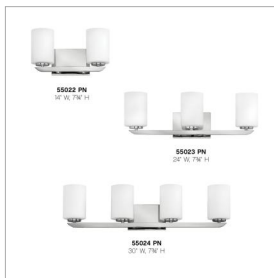

PRODUCT DETAILS:

- Mounting hardware is hidden on the backplate to ensure a clean silhouette
- Fixture can be mounted either up or down
- Suitable for use in damp locations as defined by NEC and CEC. Meets United States UL Underwriters Laboratories & CSA Canadian Standards Association Product Safety Standards
- Merging the best of traditional and modern elements, with a sophisticated and streamlined look
- Gleaming luxe polished nickel finish

HINKLEY

HINKLEY
33000 Pin Oak Parkway
Avon Lake, OH 44012

PHONE: (440) 653-5500
Toll Free: 1 (800) 446-5539

hinkley.com