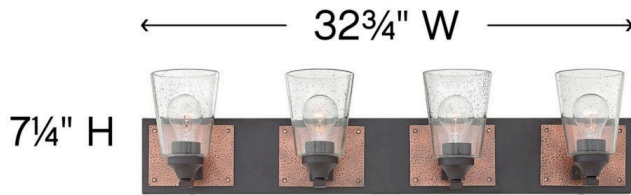

JACKSON

51824KZ

FOUR LIGHT VANITY

Jackson merges traditional details such as clear seedy glass, finished glass collars and distinctive hammered accent plates to create a seamless, polished look that is at home in a rustic lodge or an urban loft.

DETAILS	
FINISH:	Buckeye Bronze
MATERIAL:	Steel
GLASS:	Clear Seedy

DIMENSIONS	
WIDTH:	32.8"
HEIGHT:	7.3"
WEIGHT:	11lb
BACK PLATE:	32.75"W X 5"H
EXTENSION:	7"
TOP TO OUTLET:	5"

LIGHT SOURCE	
LIGHT SOURCE:	Socket
WATTAGE:	4-100w Med.,
VOLTAGE:	120v

SHIPPING	
CARTON LENGTH:	38.6
CARTON WIDTH:	9.1
CARTON HEIGHT:	8.1
CARTON WEIGHT:	13.2

PRODUCT DETAILS:

- Mounting hardware is hidden on the backplate to ensure a clean silhouette
- Fixture can be mounted either up or down
- Suitable for use in damp locations as defined by NEC and CEC. Meets United States UL Underwriters Laboratories & CSA Canadian Standards Association Product Safety Standards
- Artisanal details, a rich finish and artisanal elements add warm rustic style
- Bold and robust dark bronze finish