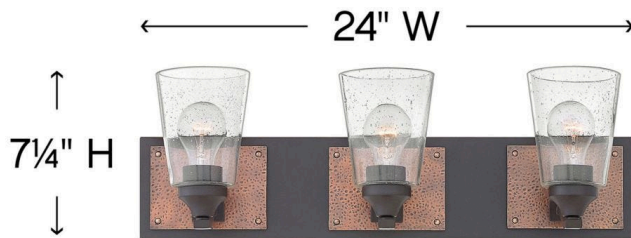

### THREE LIGHT VANITY

Jackson merges traditional details such as clear seedy glass, finished glass collars and distinctive hammered accent plates to create a seamless, polished look that is at home in a rustic lodge or an urban loft.

DETAILS	
FINISH:	Buckeye Bronze
MATERIAL:	Steel
GLASS:	Clear Seedy

DIMENSIONS	
WIDTH:	24"
HEIGHT:	7.3"
WEIGHT:	7.5lb
BACK PLATE:	24"W X 5"H
EXTENSION:	7"
TOP TO OUTLET:	5"

LIGHT SOURCE	
LIGHT SOURCE:	Socket
WATTAGE:	3-100w Med.,
VOLTAGE:	120v