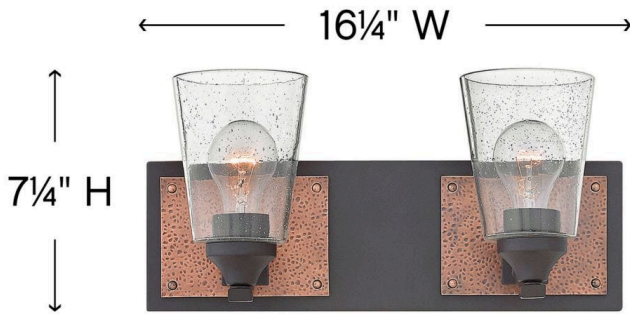

DETAILS	
FINISH:	Buckeye Bronze
MATERIAL:	Steel
GLASS:	Clear Seedy

DIMENSIONS	
WIDTH:	16.3"
HEIGHT:	7.3"
WEIGHT:	5.7lb
BACK PLATE:	16.25"W X 5"H
EXTENSION:	7"
TOP TO OUTLET:	5"

LIGHT SOURCE	
LIGHT SOURCE:	Socket
WATTAGE:	2-100w Med.,
VOLTAGE:	120v