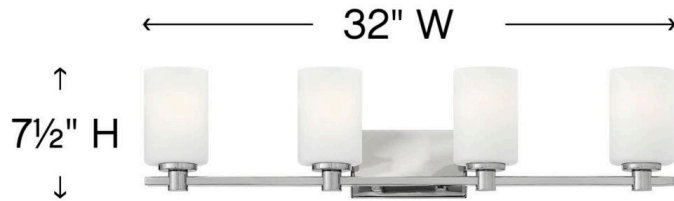

KARLIE

54624CM

FOUR LIGHT VANITY

Karlie's clean design is transitional in style and will complement a variety of décor. Featuring precision die-cast cups and cylindrical, etched opal glass, it is available in Brushed Nickel and Chrome.

DETAILS	
FINISH:	Chrome
MATERIAL:	Steel
GLASS:	Etched Opal

DIMENSIONS	
WIDTH:	32"
HEIGHT:	7.5"
WEIGHT:	9lb
BACK PLATE:	7.25"W X 4.5"H
EXTENSION:	6"
TOP TO OUTLET:	5.5"

LIGHT SOURCE	
LIGHT SOURCE:	LED Lamp, Socket
WATTAGE:	4-100w Incan. OR 4-17w Med. LED
VOLTAGE:	120v

SHIPPING	
CARTON LENGTH:	34.5
CARTON WIDTH:	12
CARTON HEIGHT:	9
CARTON WEIGHT:	13.5

PRODUCT DETAILS:

- Mounting hardware is hidden on the backplate to ensure a clean silhouette
- Fixture can be mounted either up or down
- Suitable for use in damp locations as defined by NEC and CEC. Meets United States UL Underwriters Laboratories & CSA Canadian Standards Association Product Safety Standards
- Merging the best of traditional and modern elements, with a sophisticated and streamlined look
- Sparkling chrome with reflective finish