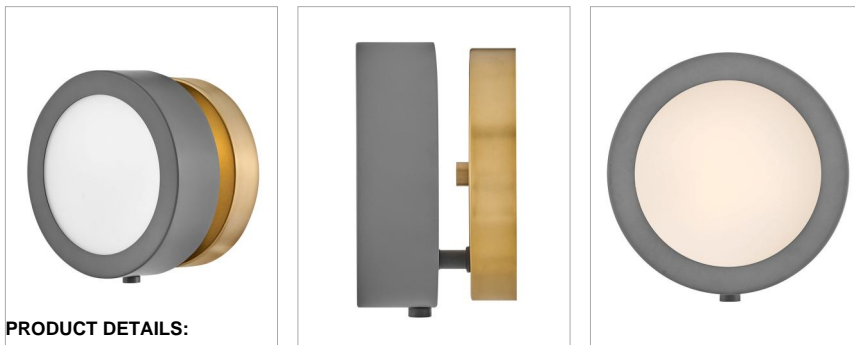

MERCER

3650DMG

SINGLE LIGHT SCONCE

Synonymous with vintage glamour, Mercer's mid-century modern design has a cool simplicity that blends robust metal construction and circular glass shades that emit a soft glow, creating a perfect accent for any décor.

DETAILS

FINISH:	Dark Matte Grey
MATERIAL:	Steel
GLASS:	Etched Opal

DIMENSIONS

WIDTH:	6.8"
HEIGHT:	6.8"
WEIGHT:	2lb
BACK PLATE:	6.75" Dia.
EXTENSION:	4"
TOP TO OUTLET:	3.5"

LIGHT SOURCE

LIGHT SOURCE:	LED Lamp
WATTAGE:	1-5w Cand. LED, 60w Equiv.
VOLTAGE:	120v

SHIPPING

CARTON LENGTH:	9.5
CARTON WIDTH:	9.5
CARTON HEIGHT:	6.5
CARTON WEIGHT:	2.5

PRODUCT DETAILS:

- Suitable for use in damp locations as defined by NEC and CEC. Meets United States UL Underwriters Laboratories & CSA Canadian Standards Association Product Safety Standards
- Fixture is ADA compliant and adheres to the standards and guidelines listed by the Americans with Disabilities Act
- Merging the best of traditional and modern elements, with a sophisticated and streamlined silhouette perfect for any space
- Rich gray tone