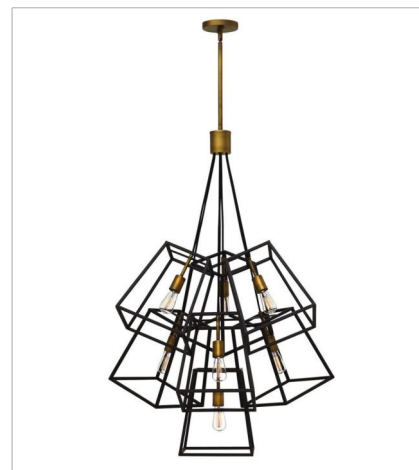

FULTON

Fulton's minimalist beauty emphasizes 'less is more' with vintage industrial style. This clean, airy tapered cage design is constructed without glass and the unique square candle sleeves rest on a discreet "H"-shaped cluster.

FINISH: Bronze with Heirloom Brass accents

3330BZ
TWO LIGHT SCONCE
7.5" W, 22.3" H
Socketed
2-5w Cand. LED, 60w Equiv.

3334BZ
MEDIUM OPEN FRAME PENDANT
18" W, 16.3" H
Socketed
4-5w Cand. LED, 60w Equiv.

FINISH: Bronze with Heirloom Brass accents

3351BZ
LARGE OPEN FRAME PENDANT
10" W, 12.3" H
Socketed
1-14w Med. LED, 100w Equiv.

3355BZ
SEVEN LIGHT OPEN FRAME LINEAR
65" W, 9.8" H
Socketed
7-14w Med. LED, 100w Equiv.