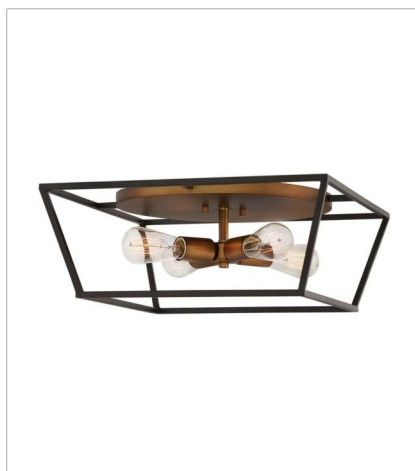

3331BZ
MEDIUM FLUSH MOUNT
18" W, 7.3" H
Socketed
4-14w Med. LED, 60w Equiv.

HINKLEY

HINKLEY
33000 Pin Oak Parkway
Avon Lake, OH 44012

PHONE: (440) 653-5500
Toll Free: 1 (800) 446-5539

hinkley.com