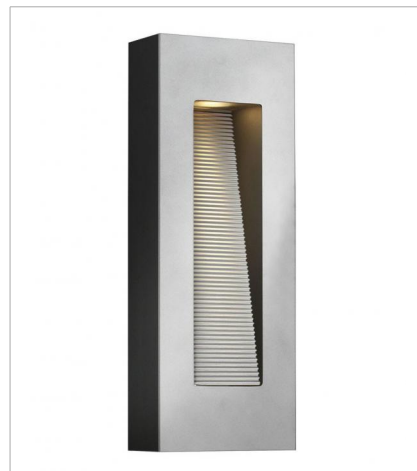

LUNA

Luna is a modern collection of solid aluminum fixtures offered in a unique combination of contemporary styles, including sleek wall lanterns. Luna also offers chic pocket wall sconces and compact ceiling mounts that are ideal for indoors or out.

FINISH: Titanium
GLASS: Etched Lens

1665TT
SMALL FLUSH MOUNT
8" W, 3.3" H
Integrated LED
7.50w LED *Included

1660TT
MEDIUM WALL MOUNT LANTERN
6" W, 16" H
Socket
2-20w GU10

1661TT
SMALL DOWN LIGHT WALL MOUNT...
9" W, 5" H
Integrated LED
7.50w LED *Included

1662TT
SMALL UP/DOWN LIGHT WALL MO...
9" W, 5" H
Integrated LED
15w LED *Included

1664TT
LARGE WALL MOUNT LANTERN
9" W, 24" H
Socket
2-20w GU10

1668TT
MEDIUM WALL MOUNT LANTERN
6" W, 16.3" H
Socket
2-20w GU10