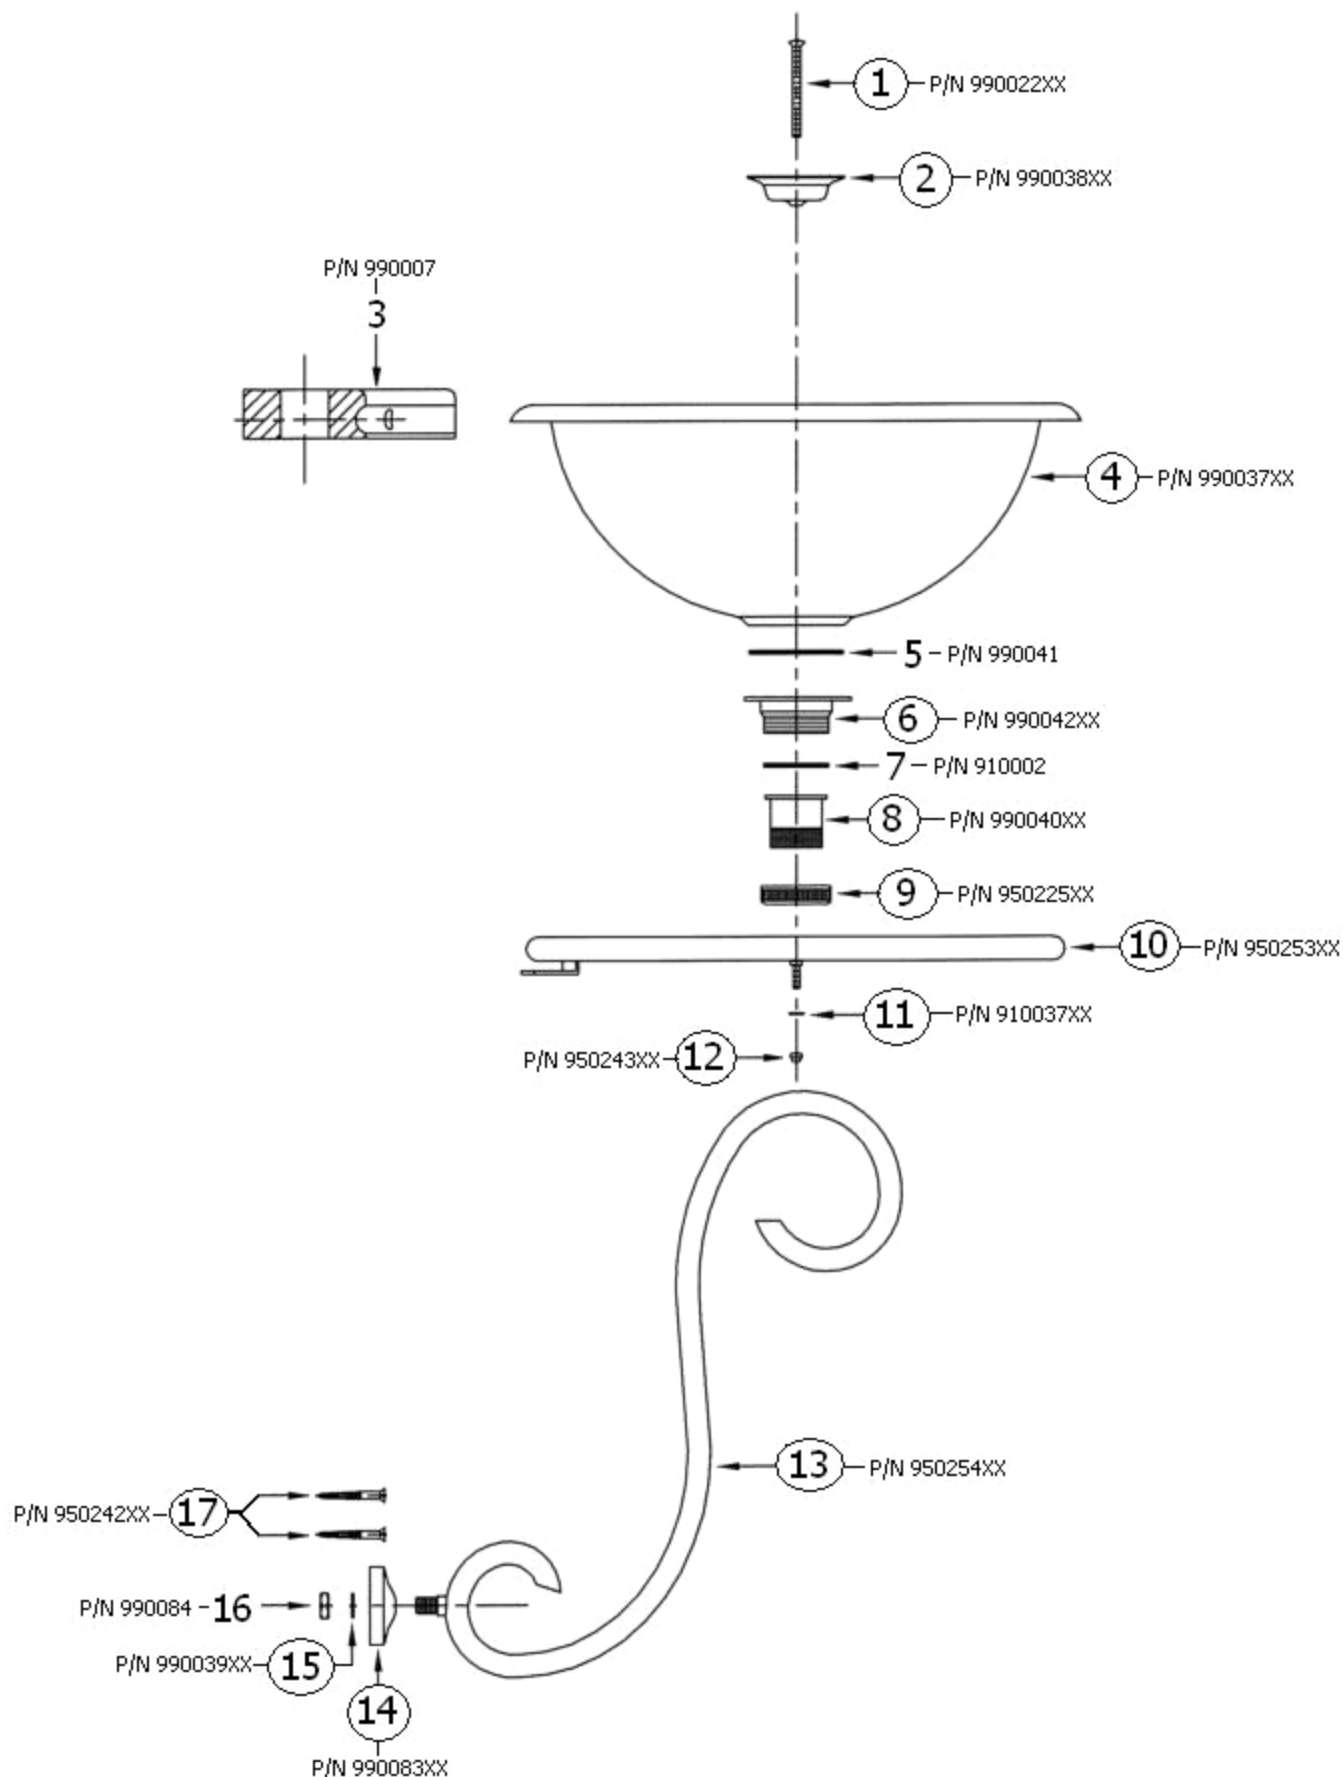

0214 - 'Arabesque' Set with Waste (2120)

| Part# | Description |
|-------|------------------------|
| 15 | Finished Brass Washers |
| 16 | Nut |
| 17 | Finished Screw |

Technical Information

- Size: 13 3/4" W x 15 1/4" H x 16 1/2" D.
- Includes Azalee Grid Strainer (2120).
- Brass Brackets, Wooden Shelf and Bowl Externally Finished.
Available Finishes Are Solibrass(49), Polished Brass(55), Polished Nickel(56), Brushed Nickel(57), Satin Nickel(60), and Weathered Brass(70).
- Please See Cleaning Instructions: <http://herbeau.com/CleaningAll.pdf> for Finish Care and Maintenance Information.

| Part# | Description |
|-------|--|
| 01 | Finished Machine Screw |
| 02 | Finished Azalee Sink Trim |
| 03 | Wooden Support |
| 04 | Finished Arabesque Bowl |
| 05 | Rubber Gasket |
| 06 | Finished Drain Connection |
| 07 | Flat Rubber Washer |
| 08 | Finished Brass Drain Connection |
| 09 | Finished Brass Threaded Connection |
| 10 | Finished Ring For 0214 Bowl |
| 11 | Finished Washer |
| 12 | Finished Nut |
| 13 | Finished 'S' Brackets For 0214 |
| 14 | Finished Wall Escutcheon For Arabesque |

0214 - 'Arabesque' Set with Waste (2120)

○ = FINISHED PARTS

XX = TWO DIGIT FINISH CODE