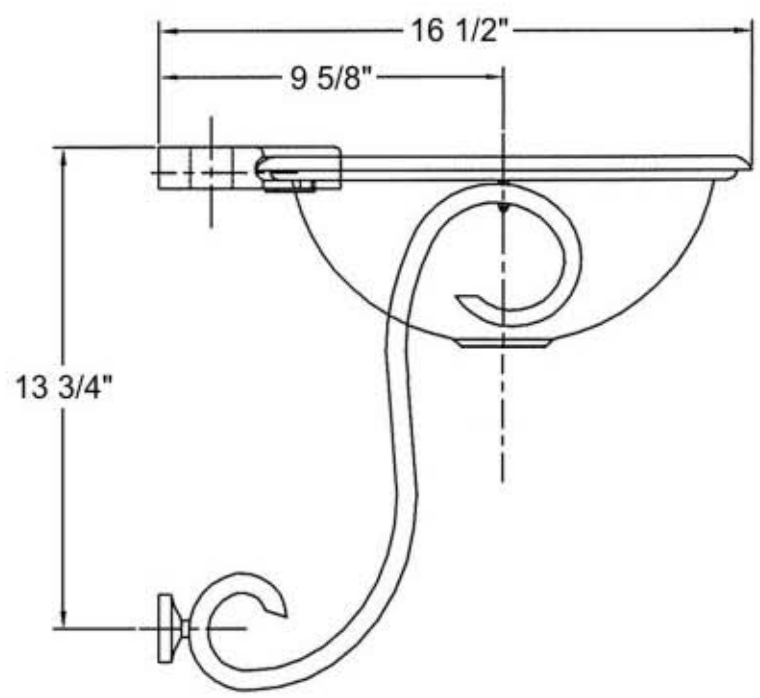

0214 - 'Arabesque' Set with Waste (2120)

| Part# | Description |
|-------|------------------------|
| 15 | Finished Brass Washers |
| 16 | Nut |
| 17 | Finished Screw |

Technical Information

- Size: 13 3/4" W x 15 1/4" H x 16 1/2" D.
- Includes Azalee Grid Strainer (2120).
- Brass Brackets, Wooden Shelf and Bowl Externally Finished.
Available Finishes Are Solibrass(49), Polished Brass(55), Polished Nickel(56), Brushed Nickel(57), Satin Nickel(60), and Weathered Brass(70).
- Please See Cleaning Instructions: <http://herbeau.com/CleaningAll.pdf> for Finish Care and Maintenance Information.

| Part# | Description |
|-------|--|
| 01 | Finished Machine Screw |
| 02 | Finished Azalee Sink Trim |
| 03 | Wooden Support |
| 04 | Finished Arabesque Bowl |
| 05 | Rubber Gasket |
| 06 | Finished Drain Connection |
| 07 | Flat Rubber Washer |
| 08 | Finished Brass Drain Connection |
| 09 | Finished Brass Threaded Connection |
| 10 | Finished Ring For 0214 Bowl |
| 11 | Finished Washer |
| 12 | Finished Nut |
| 13 | Finished 'S' Brackets For 0214 |
| 14 | Finished Wall Escutcheon For Arabesque |

0214 - 'Arabesque' Set with Waste (2120)

○ = FINISHED PARTS

XX = TWO DIGIT FINISH CODE