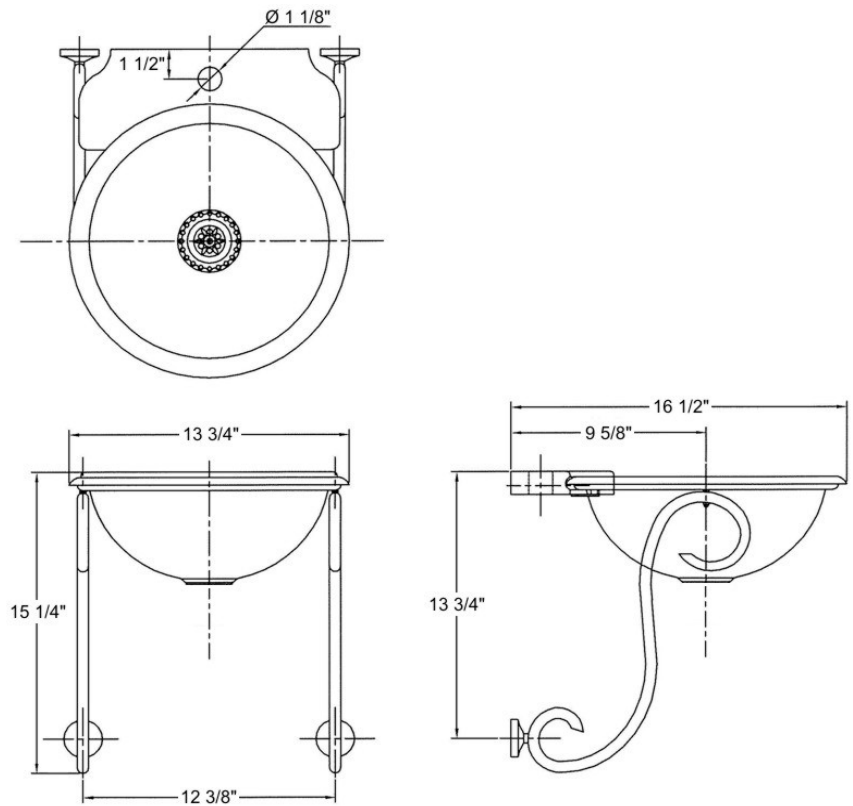

0214 - 'Arabesque' Set with Waste (2120)

| Part# | Description |
|-------|------------------------|
| 15 | Finished Brass Washers |
| 16 | Nut |
| 17 | Finished Screw |

Technical Information

- Size: 13 3/4" W x 15 1/4" H x 16 1/2" D.
- Includes Azalee Grid Strainer (2120).
- Brass Brackets, Wooden Shelf and Bowl Externally Finished.
Available Finishes Are Solibrass(49), Polished Brass(55), Polished Nickel(56), Brushed Nickel(57), Satin Nickel(60), and Weathered Brass(70).
- Please See Cleaning Instructions: <http://herbeau.com/CleaningAll.pdf> for Finish Care and Maintenance Information.

| Part# | Description |
|-------|--|
| 01 | Finished Machine Screw |
| 02 | Finished Azalee Sink Trim |
| 03 | Wooden Support |
| 04 | Finished Arabesque Bowl |
| 05 | Rubber Gasket |
| 06 | Finished Drain Connection |
| 07 | Flat Rubber Washer |
| 08 | Finished Brass Drain Connection |
| 09 | Finished Brass Threaded Connection |
| 10 | Finished Ring For 0214 Bowl |
| 11 | Finished Washer |
| 12 | Finished Nut |
| 13 | Finished 'S' Brackets For 0214 |
| 14 | Finished Wall Escutcheon For Arabesque |

0214 - 'Arabesque' Set with Waste (2120)

○ = FINISHED PARTS

XX = TWO DIGIT FINISH CODE