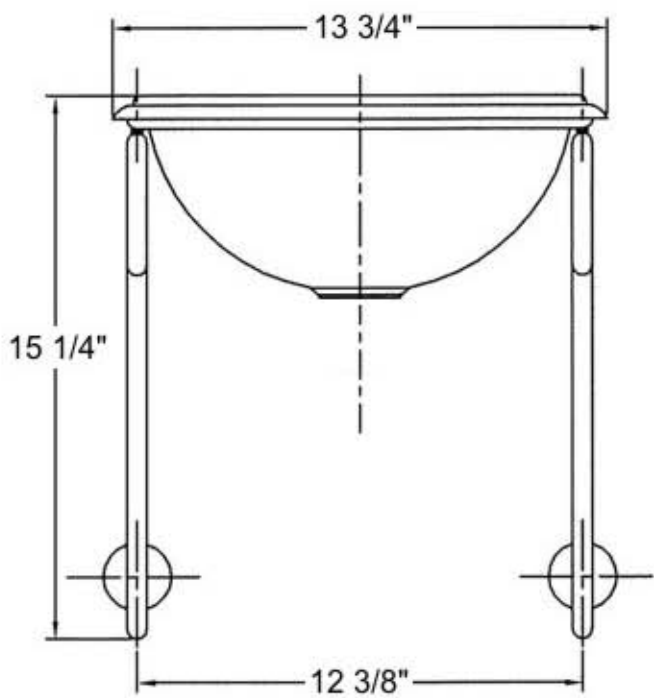

0214 - 'Arabesque' Set with Waste (2120)

| Part# | Description |
|-------|------------------------|
| 15 | Finished Brass Washers |
| 16 | Nut |
| 17 | Finished Screw |

Technical Information

- Size: 13 3/4" W x 15 1/4" H x 16 1/2" D.
- Includes Azalee Grid Strainer (2120).
- Brass Brackets, Wooden Shelf and Bowl Externally Finished.
Available Finishes Are Solibrass(49), Polished Brass(55), Polished Nickel(56), Brushed Nickel(57), Satin Nickel(60), and Weathered Brass(70).
- Please See Cleaning Instructions: <http://herbeau.com/CleaningAll.pdf> for Finish Care and Maintenance Information.

| Part# | Description |
|-------|--|
| 01 | Finished Machine Screw |
| 02 | Finished Azalee Sink Trim |
| 03 | Wooden Support |
| 04 | Finished Arabesque Bowl |
| 05 | Rubber Gasket |
| 06 | Finished Drain Connection |
| 07 | Flat Rubber Washer |
| 08 | Finished Brass Drain Connection |
| 09 | Finished Brass Threaded Connection |
| 10 | Finished Ring For 0214 Bowl |
| 11 | Finished Washer |
| 12 | Finished Nut |
| 13 | Finished 'S' Brackets For 0214 |
| 14 | Finished Wall Escutcheon For Arabesque |

0214 - 'Arabesque' Set with Waste (2120)

○ = FINISHED PARTS

XX = TWO DIGIT FINISH CODE