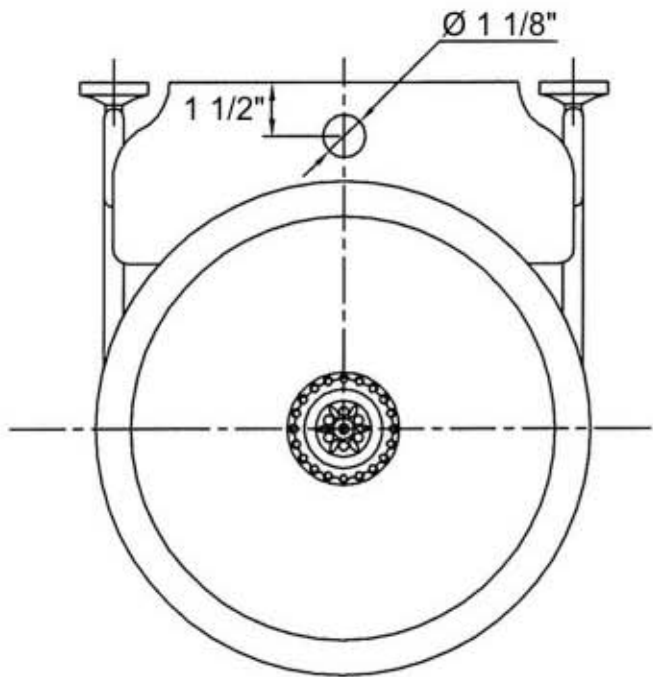

0214 - 'Arabesque' Set with Waste (2120)

| Part# | Description |
|-------|------------------------|
| 15 | Finished Brass Washers |
| 16 | Nut |
| 17 | Finished Screw |

Technical Information

- Size: 13 3/4" W x 15 1/4" H x 16 1/2" D.
- Includes Azalee Grid Strainer (2120).
- Brass Brackets, Wooden Shelf and Bowl Externally Finished.
Available Finishes Are Solibrass(49), Polished Brass(55), Polished Nickel(56), Brushed Nickel(57), Satin Nickel(60), and Weathered Brass(70).
- Please See Cleaning Instructions: <http://herbeau.com/CleaningAll.pdf> for Finish Care and Maintenance Information.

| Part# | Description |
|-------|--|
| 01 | Finished Machine Screw |
| 02 | Finished Azalee Sink Trim |
| 03 | Wooden Support |
| 04 | Finished Arabesque Bowl |
| 05 | Rubber Gasket |
| 06 | Finished Drain Connection |
| 07 | Flat Rubber Washer |
| 08 | Finished Brass Drain Connection |
| 09 | Finished Brass Threaded Connection |
| 10 | Finished Ring For 0214 Bowl |
| 11 | Finished Washer |
| 12 | Finished Nut |
| 13 | Finished 'S' Brackets For 0214 |
| 14 | Finished Wall Escutcheon For Arabesque |

0214 - 'Arabesque' Set with Waste (2120)

○ = FINISHED PARTS

XX = TWO DIGIT FINISH CODE