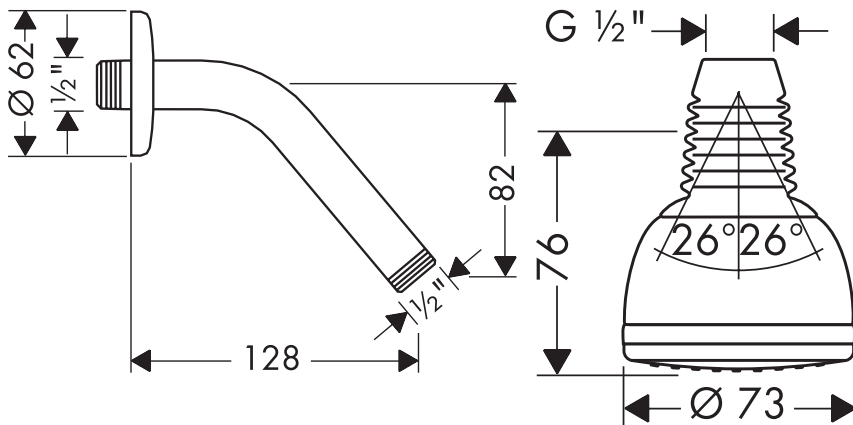

## Product Features

- Croma 75 1-jet showerhead
- 9 Liters/min flow rate
- Decorative rubber boot
- 1/2" shower arm with flange

## Available Finishes

Chrome

04504000

The measurements shown are for reference only.

Products and specifications shown are subject to change without notice.

Specification sheet revised 04/2014