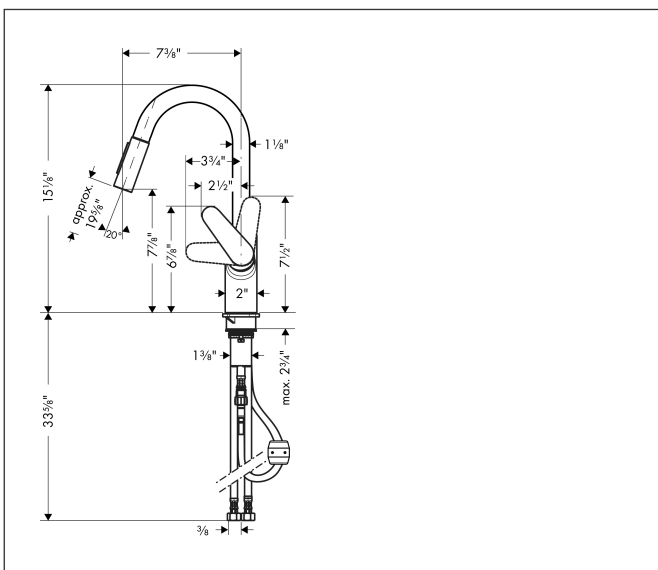

Brand hansgrohe  
 Art. Name **Focus** Prep Kitchen Faucet, 2-Spray Pull-Down, 1.75 GPM  
 Art. Nr. 04506001  
 Surface chrome  
 Pos. 1

## Product Picture

## Drawing

## Features

- Swivel range 150°
- Laminar spray, needle spray
- Toggle spray diverter
- MagFit magnetic sprayhead docking
- deck mounted
- Flow: 1.75 GPM (6.6 L/Min)
- Ceramic cartridge
- 3/8" connections
- Integrated double backflow prevention