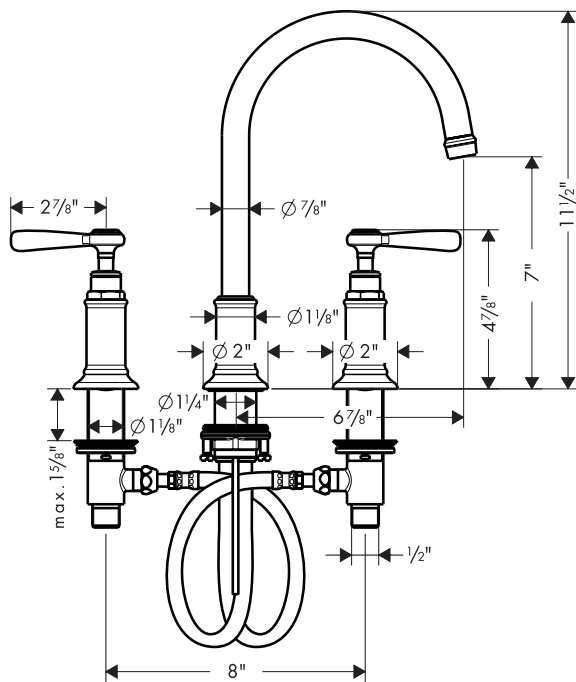

## Product Features

- Lever handles
- Solid brass
- 90° ceramic cartridges
- Includes pop-up drain
- Spout swivels 150°
- Max. flow rate 2.2 gpm

## Available Finishes

Chrome

16514001

Brushed Nickel

16514821

Polished Nickel

16514831

The measurements shown are for reference only.