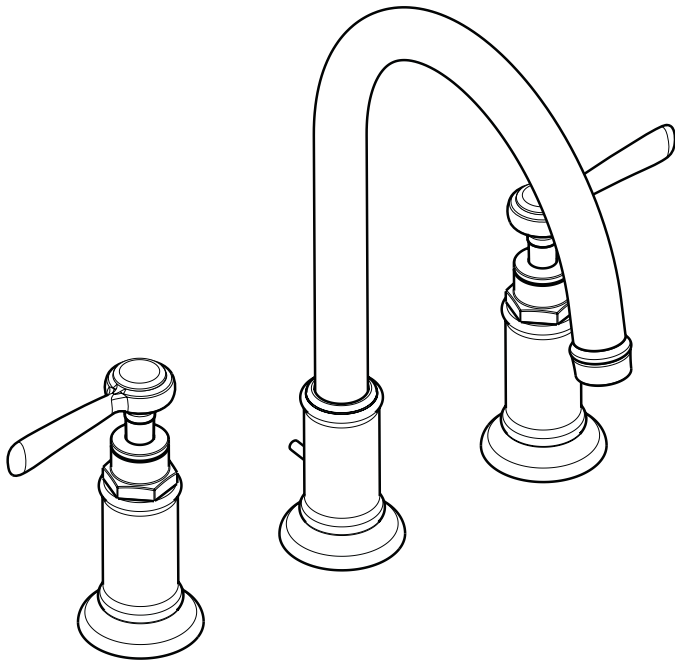

# Axor Montreux Widespread Lavatory Faucet

16514XX1

## Product Features

- Lever handles
- Solid brass
- 90° ceramic cartridges
- Includes pop-up drain
- Spout swivels 150°
- Max. flow rate 2.2 gpm