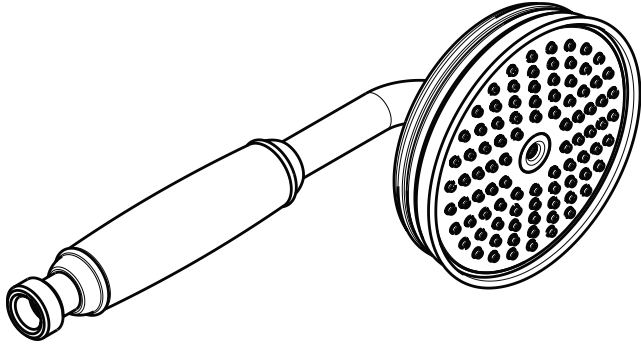

Axor Montreux Handshower

16320XX1

Available in Chrome (00), Brushed Nickel (82), Polished Nickel (83)

Product Specification

- 1 Spray Mode - Air 1-jet normal spray
- Rubit™ self cleaning system
- 2.5 gpm maximum flow rate