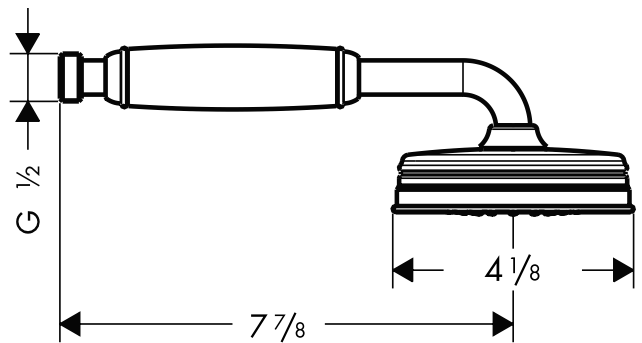

Axor Montreux Handshower

16320XX1

Available in Chrome (00), Brushed Nickel (82), Polished Nickel (83)

Product Specification

- 1 Spray Mode - Air 1-jet normal spray
- Rubit™ self cleaning system
- 2.5 gpm maximum flow rate