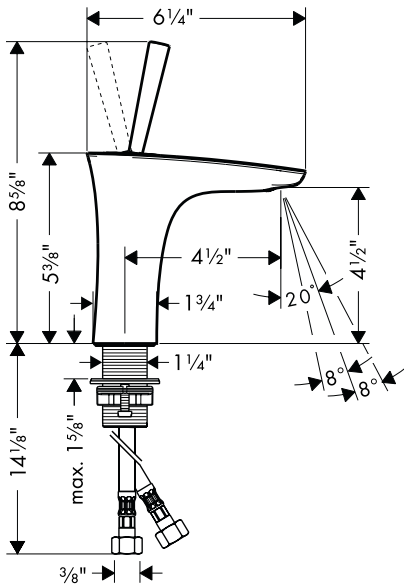

## Product Features

- Single handle operation
- Adjustable spray former
- 1.3 gpm
- Does not include drain or pull rod
- 10 mm supply hoses with 3/8" adapters

## Optional Accessories

Grid drain	06400XX0
Grid drain without overflow	04267XX0

The measurements shown are for reference only.

Products and specifications shown are subject to change without notice.

Specification sheet revised 5/2009