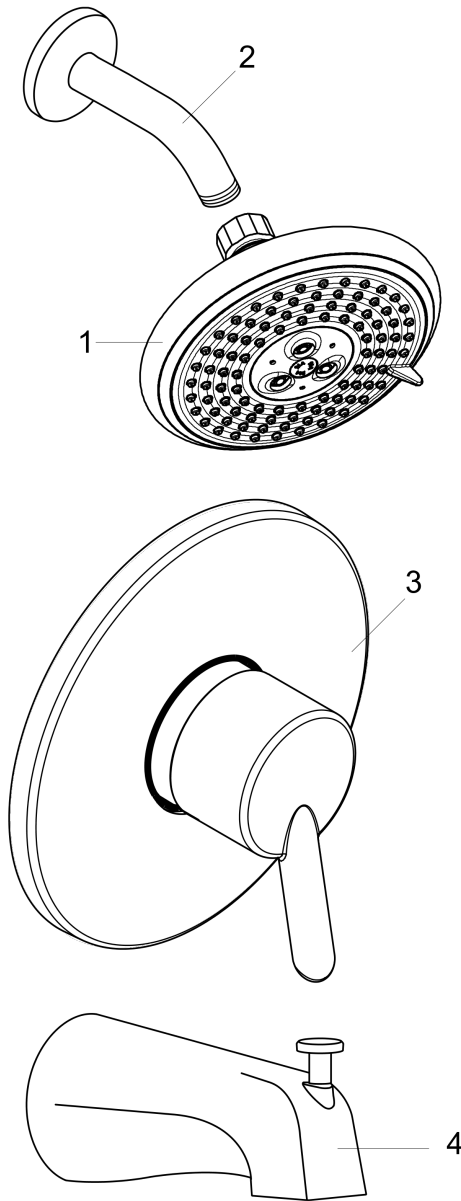

### Product image

### Scale drawing

**Focus S Shower System Combination Set**  
Finishes : **Chrome**    Part no. : **04465000**

## Exploded drawing

Year of production: >02/12

### Spare parts list

Year of production: >02/12

Pos.	Description	Part no.	Price	PU
1	showerhead cpl.	27447001	-	1
2	shower arm	27411003	-	1
3	Finish set	04441000	-	1
4	spout	06501000	-	1
a	base body	01850181	-	1