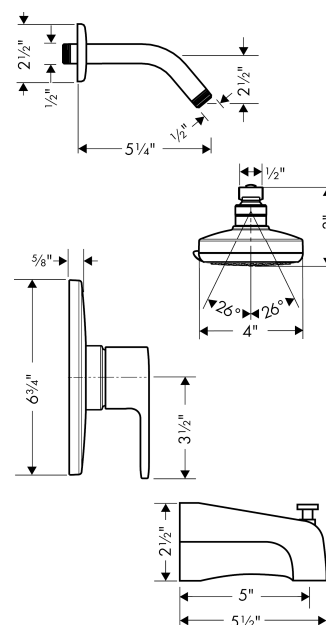

Scale drawing