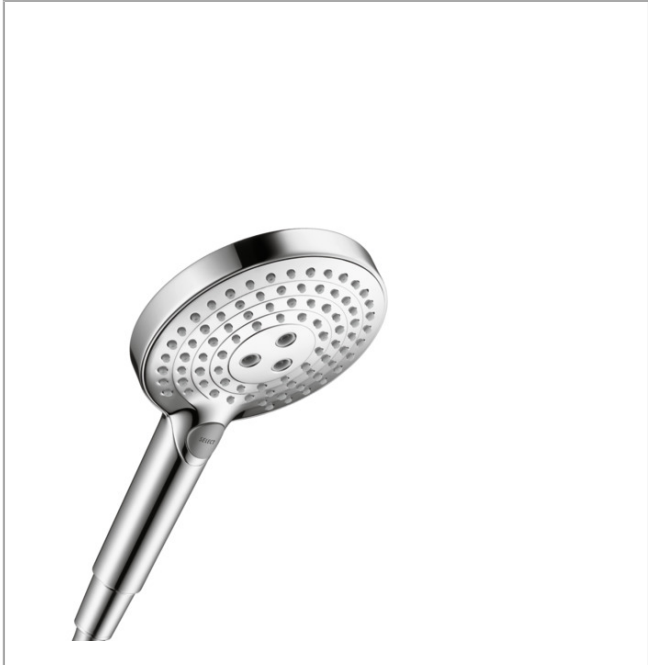

Raindance Select S
Handshower 120 3-Jet, 2.0 GPM
 Finishes : **chrome** Part no. : **04529000**

Description

Features

- Select button for comfortable alternation of spray modes
- 87 no-clog spray channels
- Spray modes: Whirl, Rain, RainAir
- Flow: 2.0 GPM (7.6 L/Min)
- Fully-finished matching spray face

Item details

List Price \$ 160.00

Technology

Compliance

Product image

Scale drawing

Raindance Select S
Handshower 120 3-Jet, 2.0 GPM
Finishes : **chrome** Part no. : **04529000**

Exploded drawing

Year of production: >01/14

Raindance Select S
Handshower 120 3-Jet, 2.0 GPM
 Finishes : **chrome** Part no. : **04529000**

Spare parts list

Year of production: >01/14

Pos.	Description	Part no.	Price	PU
1	filter packing	94246000	-	1