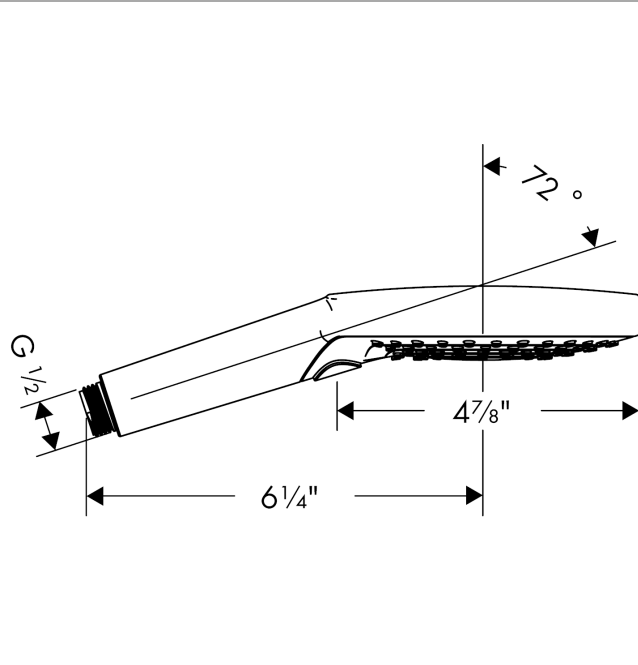

Raindance Select S
Handshower 120 3-Jet, 2.0 GPM
 Finishes : **chrome** Part no. : **04529000**

Description

Features

- Select button for comfortable alternation of spray modes
- 87 no-clog spray channels
- Spray modes: Whirl, Rain, RainAir
- Flow: 2.0 GPM (7.6 L/Min)
- Fully-finished matching spray face

Item details

List Price \$ 160.00

Technology

Compliance

Product image

Scale drawing

Raindance Select S
Handshower 120 3-Jet, 2.0 GPM
Finishes : **chrome** Part no. : **04529000**

Exploded drawing

Year of production: >01/14

Raindance Select S
Handshower 120 3-Jet, 2.0 GPM
 Finishes : **chrome** Part no. : **04529000**

Spare parts list

Year of production: >01/14

Pos.	Description	Part no.	Price	PU
1	filter packing	94246000	-	1