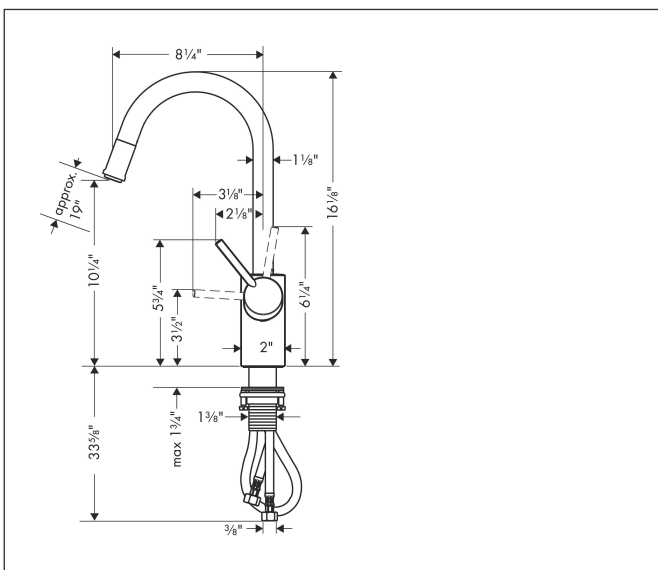

Drawing

Technology

Spray Types