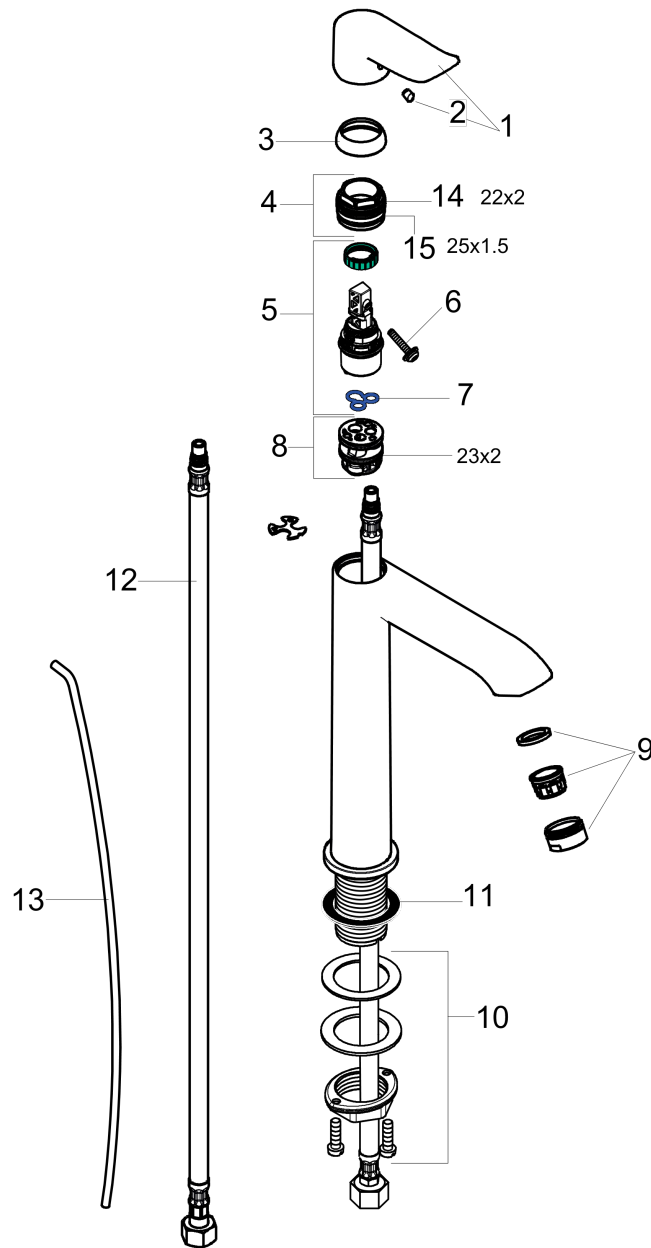

Metris
Single-Hole Faucet 200 with Pop-Up Drain, 1.2 GPM
 Finish: **Chrome** Part no. : **31183001**

Description

Features

- Handle variant: Lever
- Spray modes: aerated spray
- Flow: 1.2 GPM (4.5 L/Min)
- Ceramic cartridge
- Includes pop-up drain

Item details

List Price \$ 592.00

Technology

Compliance / Sustainability

Product image

Scale drawing

Metris
Single-Hole Faucet 200 with Pop-Up Drain, 1.2 GPM
 Finish: **Chrome** Part no. : **31183001**

Exploded drawing

Year of production: >07/16

Metris

Single-Hole Faucet 200 with Pop-Up Drain, 1.2 GPM

Finish: **Chrome** Part no. : **31183001**

Spare parts list

Year of production: >07/16

Pos.	Description	Part no.	Price	PU
1	handle	95520000	-	1
2	screw cover	96338000	-	1
3	flange	98863000	-	1
4	nut	98864000	-	1
5	cartridge, assy	95973001	-	1
6	locking screw for handle	95140000	-	1
7	seal	98865000	-	1
8	adapter for cartridge	98866000	-	1
9	aerator M24x1 (4,5 l/min)	92877000	-	1
10	fixing set (Ø 32)	13961000	-	1
11	flat seal	98749000	-	1
12	connection hose 35½" M8x0,75 3/8"	96316001	-	1
13	pull rod	96657000	-	1
14	O-Ring 22x2	98185000	-	1
15	O-ring 25x1,5	98146000	-	1
a	pop up waste	88509000	-	1
b	lever arm 340mm (ball-Ø12mm)	96324000	-	1