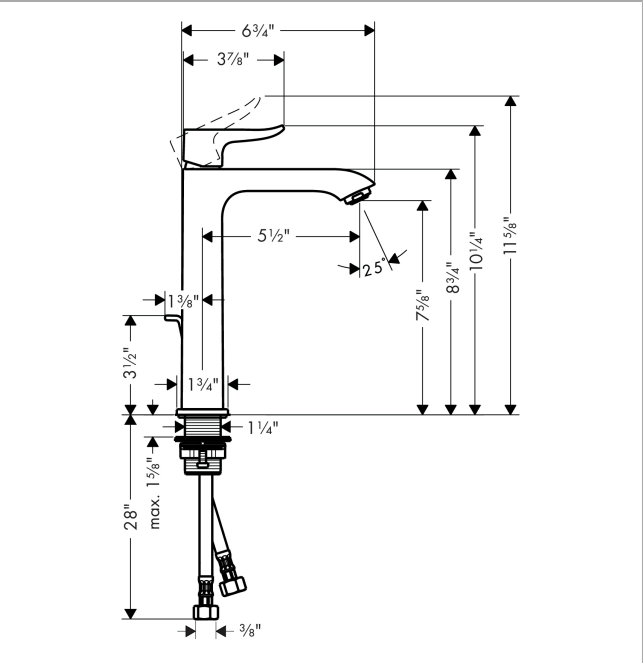

Metris
Single-Hole Faucet 200 with Pop-Up Drain, 1.2 GPM
 Finish: **Chrome** Part no. : **31183001**

Description

Features

- Handle variant: Lever
- Spray modes: aerated spray
- Flow: 1.2 GPM (4.5 L/Min)
- Ceramic cartridge
- Includes pop-up drain

Item details

List Price \$ 592.00

Technology

Compliance / Sustainability

Product image

Scale drawing

Metris
Single-Hole Faucet 200 with Pop-Up Drain, 1.2 GPM
 Finish: **Chrome** Part no. : **31183001**

Exploded drawing

Year of production: >07/16

Metris

Single-Hole Faucet 200 with Pop-Up Drain, 1.2 GPM

Finish: **Chrome** Part no. : **31183001**

Spare parts list

Year of production: >07/16

Pos.	Description	Part no.	Price	PU
1	handle	95520000	-	1
2	screw cover	96338000	-	1
3	flange	98863000	-	1
4	nut	98864000	-	1
5	cartridge, assy	95973001	-	1
6	locking screw for handle	95140000	-	1
7	seal	98865000	-	1
8	adapter for cartridge	98866000	-	1
9	aerator M24x1 (4,5 l/min)	92877000	-	1
10	fixing set (Ø 32)	13961000	-	1
11	flat seal	98749000	-	1
12	connection hose 35½" M8x0,75 3/8"	96316001	-	1
13	pull rod	96657000	-	1
14	O-Ring 22x2	98185000	-	1
15	O-ring 25x1,5	98146000	-	1
a	pop up waste	88509000	-	1
b	lever arm 340mm (ball-Ø12mm)	96324000	-	1