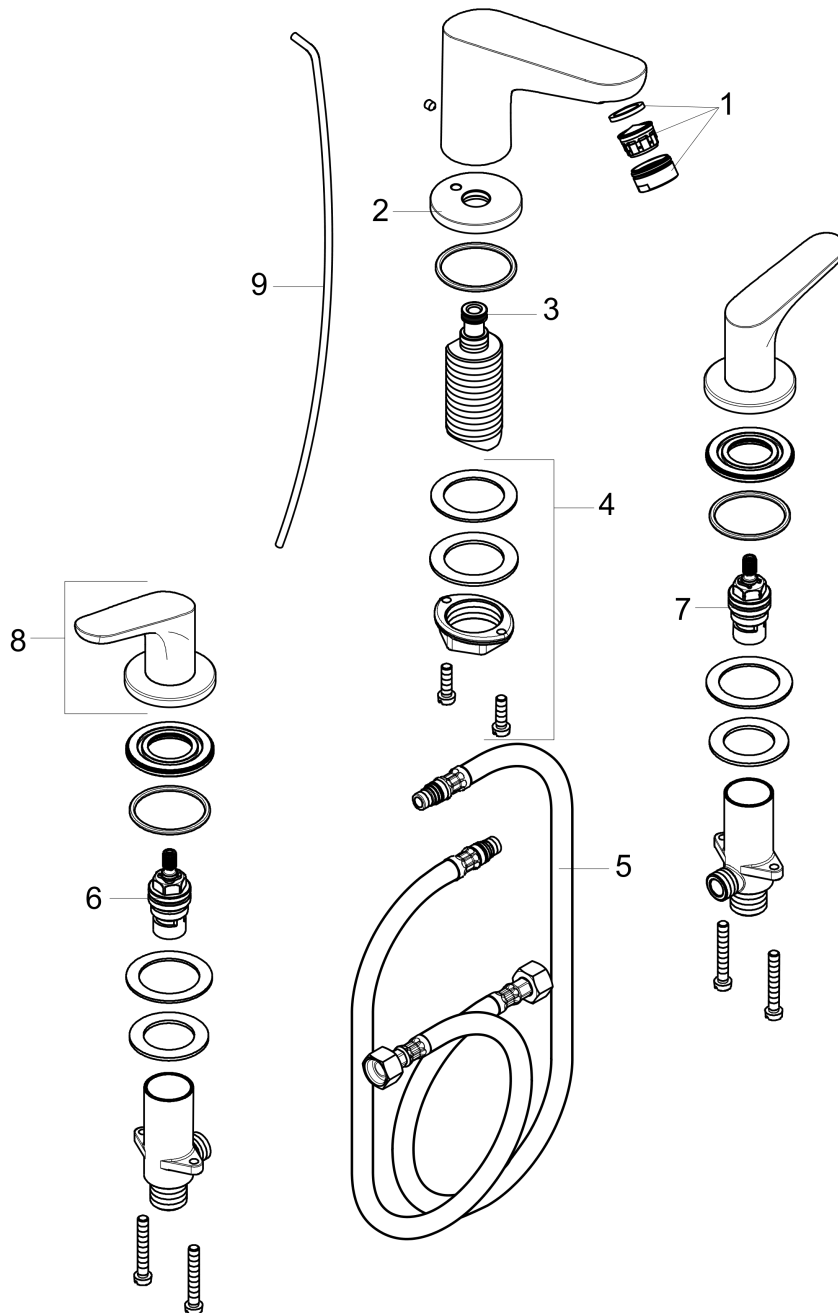

Focus

Widespread Faucet 100 with Pop-Up Drain, 1.2 GPM

Finishes : **chrome** Part no. : **04369000**

Description

Features

- Spray modes: Aerated spray
- Flow: 1.2 GPM (4.5 L/Min)
- 90° ceramic valves
- Includes pop-up drain

Item details

List Price \$ 413.00

Technology

Compliance

Product image

Scale drawing

Focus

Widespread Faucet 100 with Pop-Up Drain, 1.2 GPM

Finishes : **chrome** Part no. : **04369000**

Exploded drawing

Year of production: >07/16

Focus

Widespread Faucet 100 with Pop-Up Drain, 1.2 GPM

Finishes : **chrome** Part no. : **04369000**

Spare parts list

Year of production: >07/16

Pos.	Description	Part no.	Price	PU
1	aerator M24x1 (4,5 l/min)	92879000	-	1
2	escutcheon for spout	97505000	-	1
3	O-ring 11x2	98127000	-	1
4	fixing set (Ø 32)	13961000	-	1
5	connection hose 17½" M10x1 3/8"	94071001	-	1
6	shut off unit right closing	94009000	-	1
7	shut off unit left closing	94008000	-	1
8	handle	95930001	-	1
9	pull rod	96657000	-	1
a	pop up waste	88509000	-	1