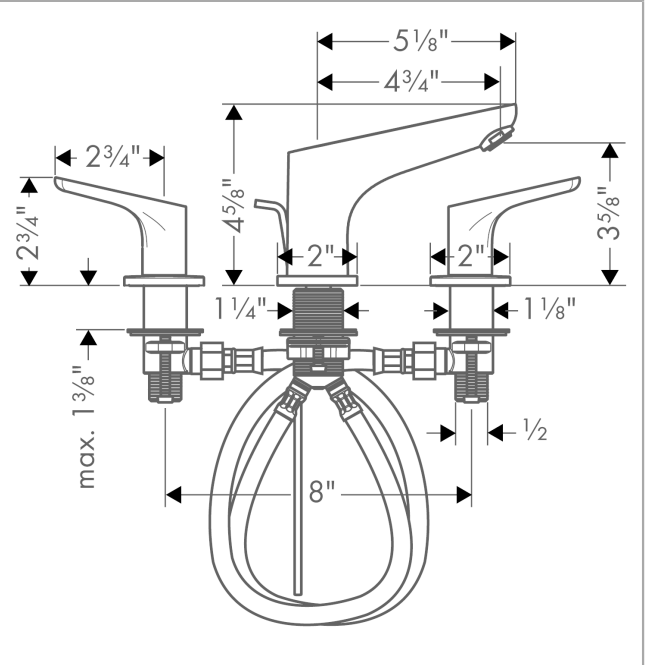

Focus

Widespread Faucet 100 with Pop-Up Drain, 1.2 GPM

Finishes : **chrome** Part no. : **04369000**

Description

Features

- Spray modes: Aerated spray
- Flow: 1.2 GPM (4.5 L/Min)
- 90° ceramic valves
- Includes pop-up drain

Item details

List Price \$ 413.00

Technology

Compliance

Product image

Scale drawing

Focus

Widespread Faucet 100 with Pop-Up Drain, 1.2 GPM

Finishes : **chrome** Part no. : **04369000**

Exploded drawing

Year of production: >07/16

Focus

Widespread Faucet 100 with Pop-Up Drain, 1.2 GPM

Finishes : **chrome** Part no. : **04369000**

Spare parts list

Year of production: >07/16

Pos.	Description	Part no.	Price	PU
1	aerator M24x1 (4,5 l/min)	92879000	-	1
2	escutcheon for spout	97505000	-	1
3	O-ring 11x2	98127000	-	1
4	fixing set (Ø 32)	13961000	-	1
5	connection hose 17½" M10x1 3/8"	94071001	-	1
6	shut off unit right closing	94009000	-	1
7	shut off unit left closing	94008000	-	1
8	handle	95930001	-	1
9	pull rod	96657000	-	1
a	pop up waste	88509000	-	1