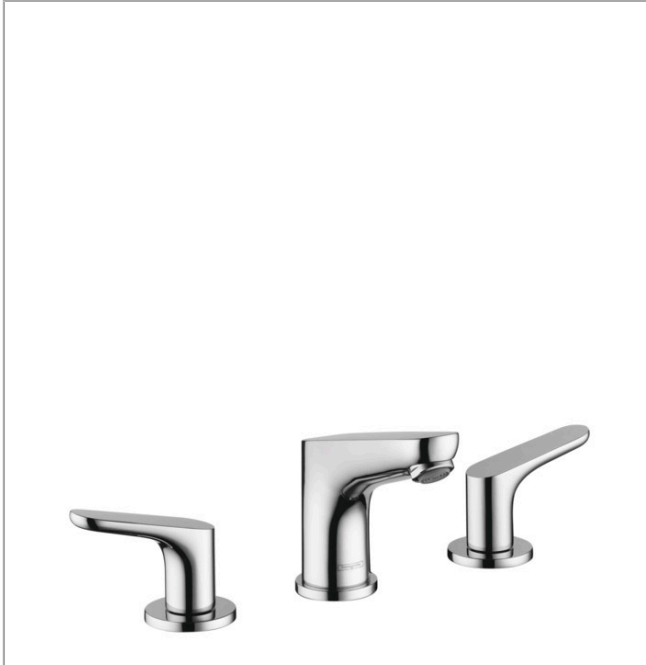

Focus

Widespread Faucet 100 with Pop-Up Drain, 1.2 GPM

Finishes : **chrome** Part no. : **04369000**

Description

Features

- Spray modes: Aerated spray
- Flow: 1.2 GPM (4.5 L/Min)
- 90° ceramic valves
- Includes pop-up drain

Item details

List Price \$ 413.00

Technology

Compliance

Product image

Scale drawing

Focus

Widespread Faucet 100 with Pop-Up Drain, 1.2 GPM

Finishes : **chrome** Part no. : **04369000**

Exploded drawing

Year of production: >07/16

Focus

Widespread Faucet 100 with Pop-Up Drain, 1.2 GPM

Finishes : **chrome** Part no. : **04369000**

Spare parts list

Year of production: >07/16

Pos.	Description	Part no.	Price	PU
1	aerator M24x1 (4,5 l/min)	92879000	-	1
2	escutcheon for spout	97505000	-	1
3	O-ring 11x2	98127000	-	1
4	fixing set (Ø 32)	13961000	-	1
5	connection hose 17½" M10x1 3/8"	94071001	-	1
6	shut off unit right closing	94009000	-	1
7	shut off unit left closing	94008000	-	1
8	handle	95930001	-	1
9	pull rod	96657000	-	1
a	pop up waste	88509000	-	1