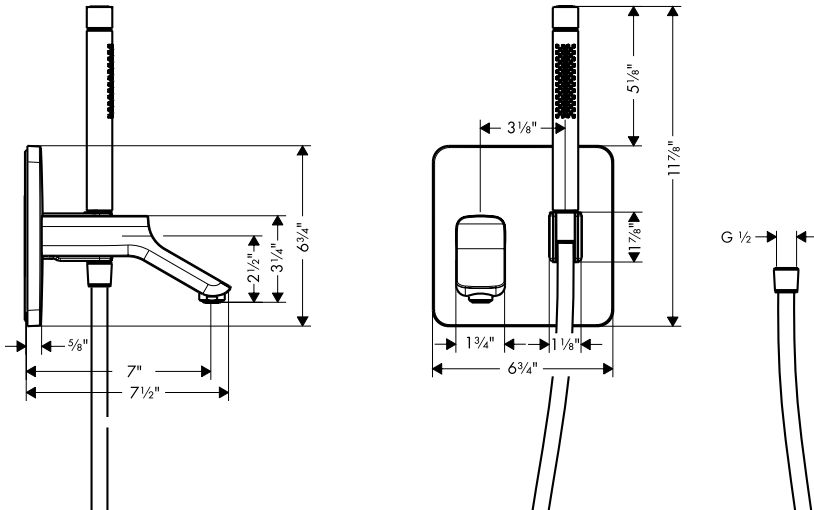

# Axor Urquiola Tub Spout with Integrated Handshower & Holder

11435XX1

**QUICK  
CLEAN**

## Product Features

- Solid brass
- Axor Starck handshower with full and mono spray modes, QuickClean self cleaning system, 2.5 gpm
- Integrated hose connection and handshower holder
- Protection against backflow provided by double check valve
- 50" Techniflex handshower hose

## Required Accessories

Rough valve	01850181
-------------	----------

The measurements shown are for reference only.

Products and specifications shown are subject to change without notice.

Specification sheet revised 5/2010