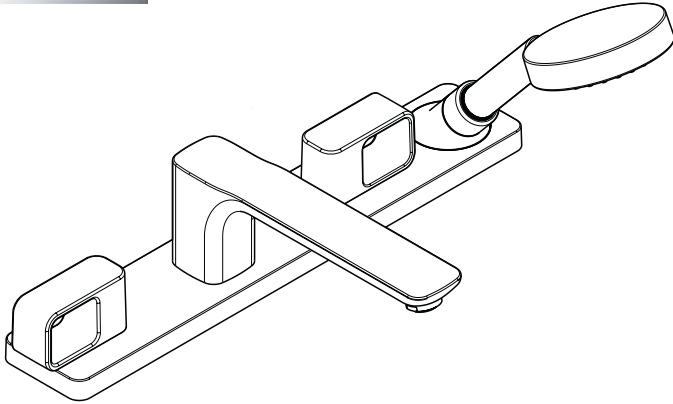

Urquiola Trim, 4-Hole Roman Tub Set, with Base Plate

11443XX1

**QUICK
CLEAN**

Product Features

- 90° ceramic cartridges
- Tub spout with diverter
- Raindance S 100 AIR 1-jet handshower with QuickClean cleaning system, 2.5 gpm

Available Finishes

Chrome	11443001
Polished Nickel	11443831

Required Accessories

rough valve	13444181
mounting plate	39449001

The measurements shown are for reference only.

Products and specifications shown are subject to change without notice.