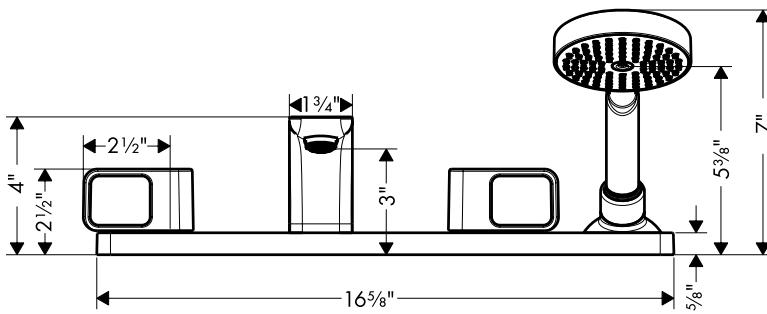

Urquiola Trim, 4-Hole Roman Tub Set, with Base Plate

11443XX1

**QUICK
CLEAN**

Product Features

- 90° ceramic cartridges
- Tub spout with diverter
- Raindance S 100 AIR 1-jet handshower with QuickClean cleaning system, 2.5 gpm

Available Finishes

Chrome	11443001
Polished Nickel	11443831

Required Accessories

rough valve	13444181
mounting plate	39449001

The measurements shown are for reference only.

Products and specifications shown are subject to change without notice.