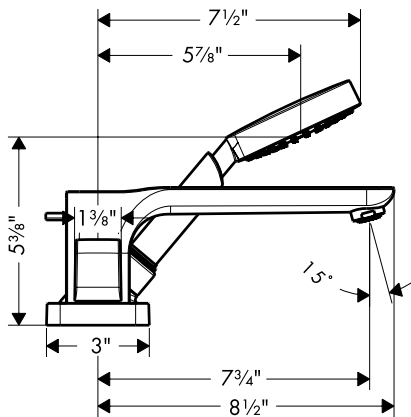

Urquiola Trim, 4-Hole Roman Tub Set, with Base Plate

11443XX1

**QUICK
CLEAN**

Product Features

- 90° ceramic cartridges
- Tub spout with diverter
- Raindance S 100 AIR 1-jet handshower with QuickClean cleaning system, 2.5 gpm

Available Finishes

Chrome	11443001
Polished Nickel	11443831

Required Accessories

rough valve	13444181
mounting plate	39449001

The measurements shown are for reference only.

Products and specifications shown are subject to change without notice.